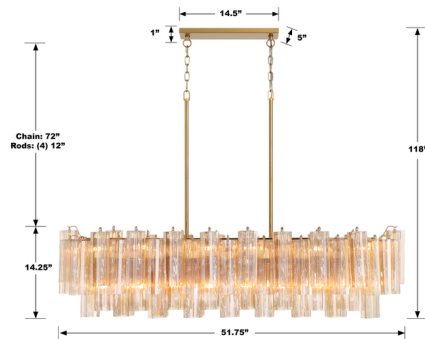

## Addis Linear Chandelier

By Crystorama

### Description

The Addis Linear Chandelier represents a contemporary reimagining of the classic midcentury Tronchi chandelier. Its elegant lines and geometric forms convey an air of sophistication and refinement. Layers of textured Tronchi glass tubes create a captivating rounded star design, casting warm, enchanting shadows throughout your room. Note: Amber glass is not available with a Polished Chrome finish. Due to the weight of this fixture, additional ceiling support is required.

### Specifications

COLOR	Autumn
BODY FINISH	Aged Brass
WATTAGE	126W
DIMMER	Standard 120V
DIMENSIONS	51.75"L x 14"W x 14.25"H
BULB NOT INCLUDED	14 x B10/Candelabra (E12)/9W/120V LED
OTHER BULB OPTIONS	14 x B10/Candelabra (E12)/60W/120V Incandescent
COUNTRY OF ORIGIN	China