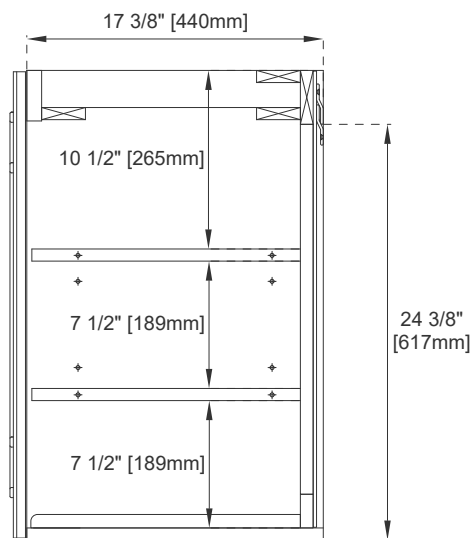

Number of Doors: One

Number of Drawers: 0

Assembly Type: Attach Base for Freestanding (hardware included)

Assembly Required: Yes,

Fits Drain Hole Size: 1-3/4"

European Soft Close Hinges

Adjustable Levelers

Dimension

Width: 23-5/8"

Depth: 18-3/8"

Height: 27-1/2"

Rough-In Height: 21-1/2"

24" ALICANTE VANITY

E110-V24-GW
E110-V24-GSM
E110-V24-MCA

JAMES MARTIN

VANITIES

Top View

Front View

All dimensions are nominal
Diagrams are of cabinet only—James Martin Optional integrated sinktops are not shown

Visit website for warranty and installation information
www.jamesmartinvanities.com

24" ALICANTE VANITY

E110-V24-GW
 E110-V24-GSM
 E110-V24-MCA

JAMES MARTIN

VANITIES

Side View 1

Side View 2

Back View

All dimensions are nominal
 Diagrams are of cabinet only—James Martin Optional integrated sinktops are not shown