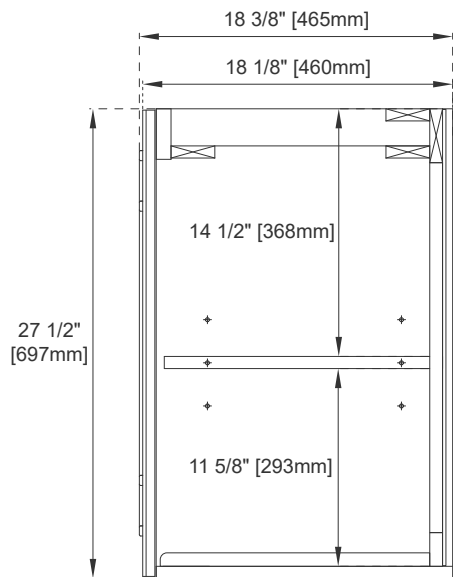

Number of Doors: One

Number of Drawers: 0

Assembly Type: Attach Base for Freestanding (hardware included)

Assembly Required: Yes,

Fits Drain Hole Size: 1-3/4"

European Soft Close Hinges

Adjustable Levelers

Dimension

Width: 23-5/8"

Depth: 18-3/8"

Height: 27-1/2"

Rough-In Height: 21-1/2"

24" ALICANTE VANITY

E110-V24-GW
E110-V24-GSM
E110-V24-MCA

JAMES MARTIN

VANITIES

Top View

Front View

All dimensions are nominal
Diagrams are of cabinet only—James Martin Optional integrated sinktops are not shown

Visit website for warranty and installation information
www.jamesmartinvanities.com

24" ALICANTE VANITY

E110-V24-GW
 E110-V24-GSM
 E110-V24-MCA

JAMES MARTIN

VANITIES

Side View 1

Side View 2

Back View

All dimensions are nominal
 Diagrams are of cabinet only—James Martin Optional integrated sinktops are not shown