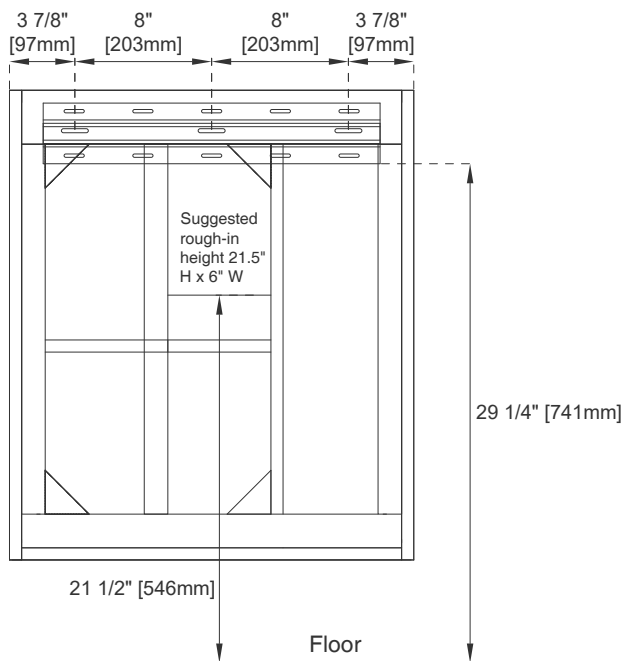

Width: 23-5/8"

Depth: 18-3/8"

Height: 27-1/2"

Rough-In Height: 21-1/2"

24" ALICANTE VANITY

E110-V24-GW
E110-V24-GSM
E110-V24-MCA

JAMES MARTIN

VANITIES

Top View

Front View

All dimensions are nominal
Diagrams are of cabinet only—James Martin Optional integrated sinktops are not shown

Visit website for warranty and installation information
www.jamesmartinvanities.com

24" ALICANTE VANITY

E110-V24-GW
 E110-V24-GSM
 E110-V24-MCA

JAMES MARTIN

VANITIES

Side View 1

Side View 2

Back View

All dimensions are nominal
 Diagrams are of cabinet only—James Martin Optional integrated sinktops are not shown