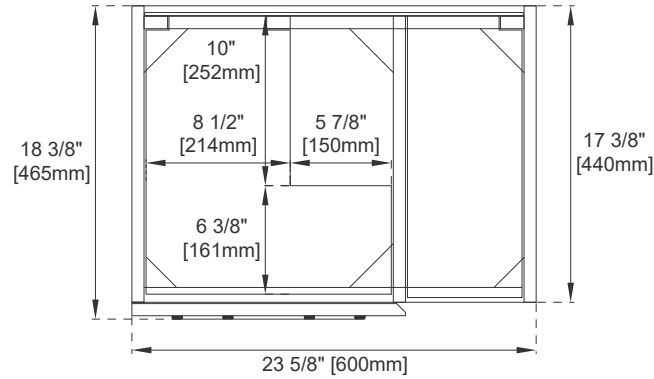

Number of Doors: One

Number of Drawers: 0

Assembly Type: Attach Base for Freestanding (hardware included)

Assembly Required: Yes,

Fits Drain Hole Size: 1-3/4"

European Soft Close Hinges

Adjustable Levelers

Dimension

Width: 23-5/8"

Depth: 18-3/8"

Height: 27-1/2"

Rough-In Height: 21-1/2"

24" ALICANTE VANITY

E110-V24-GW
E110-V24-GSM
E110-V24-MCA

JAMES MARTIN

VANITIES

Top View

Front View

All dimensions are nominal
Diagrams are of cabinet only—James Martin Optional integrated sinktops are not shown

Visit website for warranty and installation information
www.jamesmartinvanities.com

24" ALICANTE VANITY

E110-V24-GW
 E110-V24-GSM
 E110-V24-MCA

JAMES MARTIN

VANITIES

Side View 1

Side View 2

Back View

All dimensions are nominal
 Diagrams are of cabinet only—James Martin Optional integrated sinktops are not shown