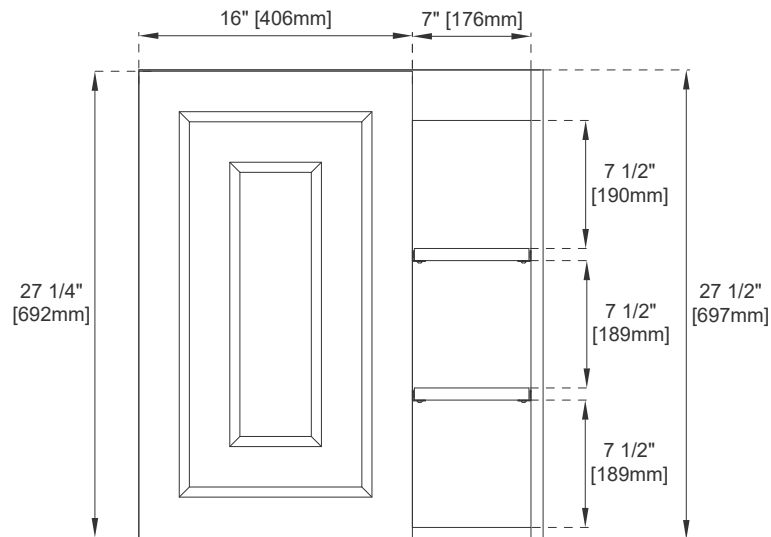

Number of Doors: One

Number of Drawers: 0

Assembly Type: Attach Base for Freestanding (hardware included)

Assembly Required: Yes,

Fits Drain Hole Size: 1-3/4"

European Soft Close Hinges

Adjustable Levelers

Dimension

Width: 23-5/8"

Depth: 18-3/8"

Height: 27-1/2"

Rough-In Height: 21-1/2"

24" ALICANTE VANITY

E110-V24-GW
E110-V24-GSM
E110-V24-MCA

JAMES MARTIN

VANITIES

Top View

Front View

All dimensions are nominal
Diagrams are of cabinet only—James Martin Optional integrated sinktops are not shown

Visit website for warranty and installation information
www.jamesmartinvanities.com

24" ALICANTE VANITY

E110-V24-GW
 E110-V24-GSM
 E110-V24-MCA

JAMES MARTIN

VANITIES

Side View 1

Side View 2

Back View

All dimensions are nominal
 Diagrams are of cabinet only—James Martin Optional integrated sinktops are not shown