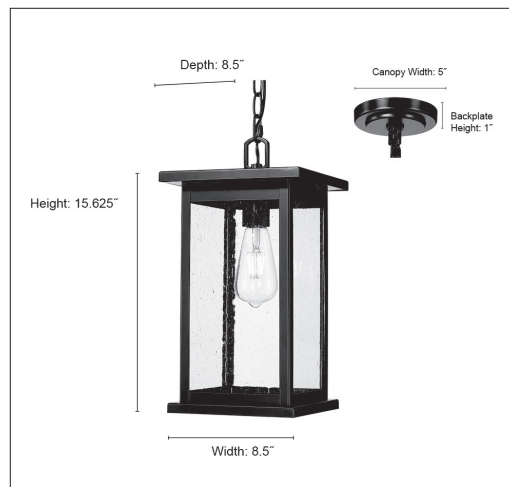

FINISH

PBK - Powder Coated Black

DIMENSIONS

Width 8.5"
 Height 15.625"
 Canopy Width 5"
 Canopy Height 1"
 Canopy Depth 5"
 Chain 60"
 Wire 144"

MATERIAL

Steel

GLASS

Glass Clear Seeded

LAMPING

Bulbs 1-Medium
 Bulb Base Medium (E26)
 Watts per Bulb 100W
 Voltage 120V
 Total Wattage 100 W
 Bulbs Included No

CERTIFICATION

UL Listed Damp Location

ITEM NUMBER

SKU's 4125 PBK

4125 PBK

Millennium Lighting
 105 Declaration Drive
 McDonough, GA 30253
www.millenniumlighting.com