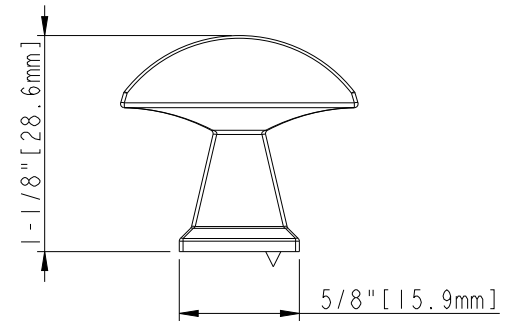

8-32 UNC - ∇ 1/2"

ACCESSORY:
SCREW: 8-32x1" 1PCS
BREAK AWAY SCREW: 8-32x45 1PCS
ALL SCREW MATERIAL: STEEL-SAE1006