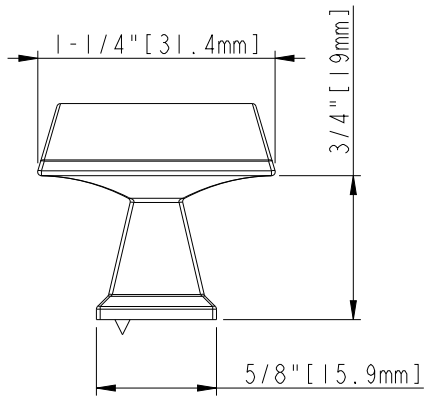

8-32 UNC - ∇ 1/2"

ACCESSORY:
SCREW: 8-32x1" 1PCS
BREAK AWAY SCREW: 8-32x45 1PCS
ALL SCREW MATERIAL: STEEL-SAE1006