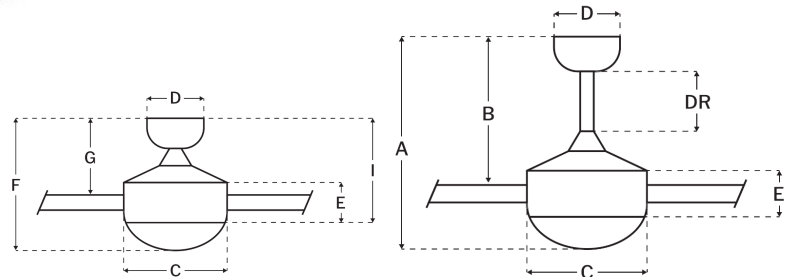

Measurements

Blade Sweep (in):	52
Downrod Length (in):	6
Height (in):	18.6
Canopy Width (in):	5.85
Product Weight (lbs):	19.14
Lead Wire (in):	80
Carton Length (in):	25.51
Carton Width (in):	10.87
Carton Height (in):	12.52
Carton Cube:	2.01
Carton Weight (lbs):	21.78

Energy Guide

Airflow at High Speed:	5182
Energy Guide Airflow:	3707
Energy Guide Watts:	30
Efficiency (CFM/Watt):	125
Est. Yearly Energy Cost:	$8
Certifications:	cULus
Title 20:	No
Title 24 (JA8):	Yes
Safety Cable:	Yes

Motor

Motor Material:	Silicon Steel
Motor Technology:	AC
Motor Size (mm):	172x17
Mounting Options:	Flat, Angled, Semi Flush
Motor Type:	3-Speed Reversible
Indoor/Outdoor Rating:	Indoor

Blades

Number of Blades:	3
Blades Included:	Yes
Blade Finish:	Flat Black
Optional Blade Finishes:	No
Blade Material:	Polycarbonate
Blade Sweep:	52"
Blade Pitch:	16

Warranty

Limited Lifetime Warranty

Ceiling Drop Dimensions

A: Total Height w/ 6" Downrod	18.6"
B: Blade to Ceiling Height	15.51"
C: Housing Width	8.66"
D: Canopy Width	5.85"
E: Housing Height	11.12"
F: Overall Height	14.17"
G: Blade to Ceiling Height	7.87"

Electrical/Lighting

Amps (High Speed):	0.4
Light Source Type:	Integrated LED
Number of Bulbs:	1
Bulbs Included:	Yes
Total Lighting Wattage:	17
Dimmable:	Yes
Delivered Lumens:	766
CRI:	90
Color Temp:	3000K
Lens Type:	Frost White Glass
Lens Cover:	Yes
Uplight:	No
Control Type Included:	CM-7W-LED
Optional Controls:	Available
WiFi Enabled:	No