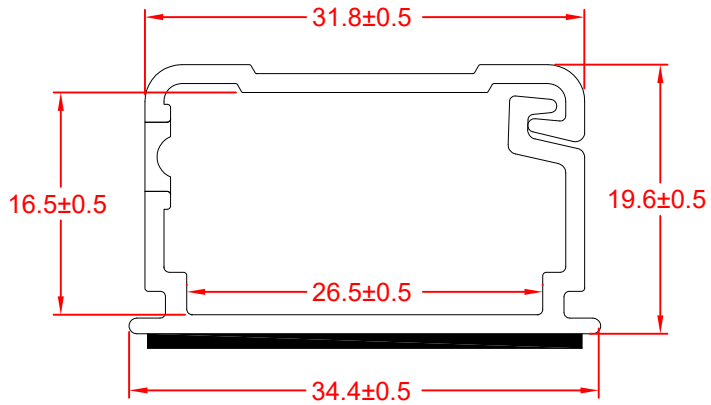

8 7 6 5 4 3 2 1

F  
E  
D  
C  
B  
A

With Adhesive Tape

Length 1830±10

THIRD ANGLE PROJECTION

**GENERAL NOTES**

DIMENSIONS ARE IN MM - DO NOT SCALE

THIS DOCUMENT CONTAINS CONFIDENTIAL, PROPRIETARY INFORMATION THAT IS PROPERTY OF STARTECH.COM

# StarTech.com

PRODUCT ID	CBMOWD3220	
DESCRIPTION	Solid Cable Management Raceway with Adhesive Tape and Cover, 1-1/8"(32mm)W x 3/4"(20mm)H - 6ft(1.8m) length	
<b>DO NOT SCALE</b>	<b>SHEET: 1 OF: 1</b>	<b>UPLOAD DATE: 3/15/2021</b>