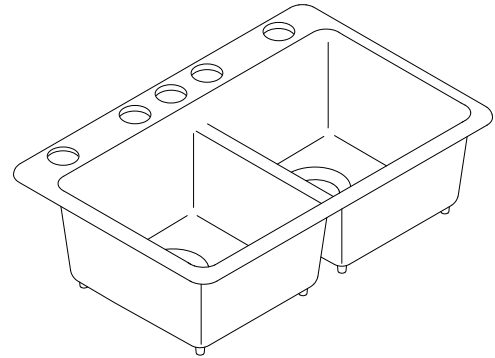

Features

- 36" minimum base cabinet width
- Double-equal bowls
- 9" (229 mm) depth provides generous workspace
- Five oversized faucet holes
- Bowl slopes toward drain to minimize water pooling
- Offset drains increase workspace in the sink and storage space underneath
- Includes K-6239 colander with integral cutting board, K-6194 utility rack with soaking cup, and K-9238 bottom sink rack

Material

- KOHLER® enameled cast iron

Installation

- Undermount

Recommended Products/Accessories

- K-9238 Sink Rack
- K-8801 Sink drain and strainer with tailpiece
- K-8799 Sink drain and strainer basket
- K-23726 Drain treatment
- K-23725 Cast iron cleaner
- 1411886 Undermount sink kit 23"

Optional Products/Accessories

- K-11352 Disposal Flange with Stopper
- K-9000 P-Trap

Included Components

- K-6194 Utility Rack With Soaking Cup
- K-6239 Colander with Cutting Board
- K-9238 Sink Rack

Codes/Standards