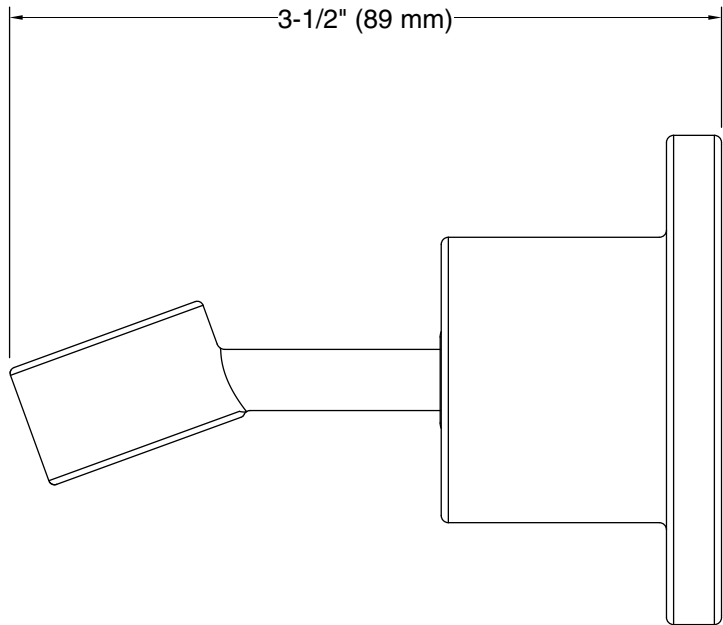

Features

- Handshower holder pivots and rotates to position handshower at desired angle
- Coordinates with Purist® and Stillness® faucets and accessories

Material

- Brass
- KOHLER finishes resist corrosion and tarnishing

Technical Information

All product dimensions are nominal.

Material: Brass

Notes

Install this product according to the installation instructions.