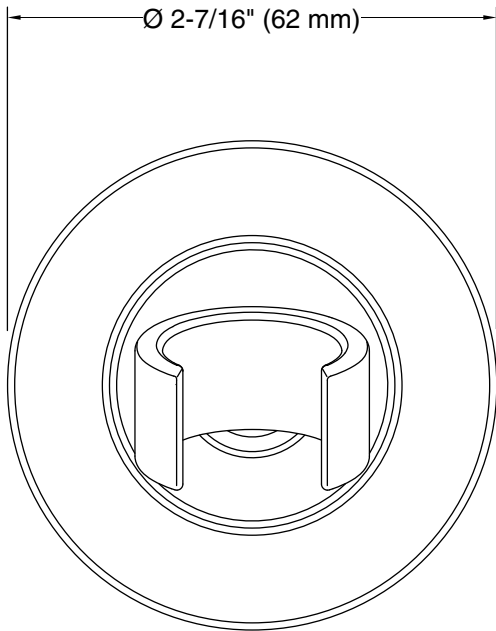

Features

- Handshower holder pivots and rotates to position handshower at desired angle
- Coordinates with Purist® and Stillness® faucets and accessories

Material

- Brass
- KOHLER finishes resist corrosion and tarnishing

Technical Information

All product dimensions are nominal.

Material: Brass

Notes

Install this product according to the installation instructions.