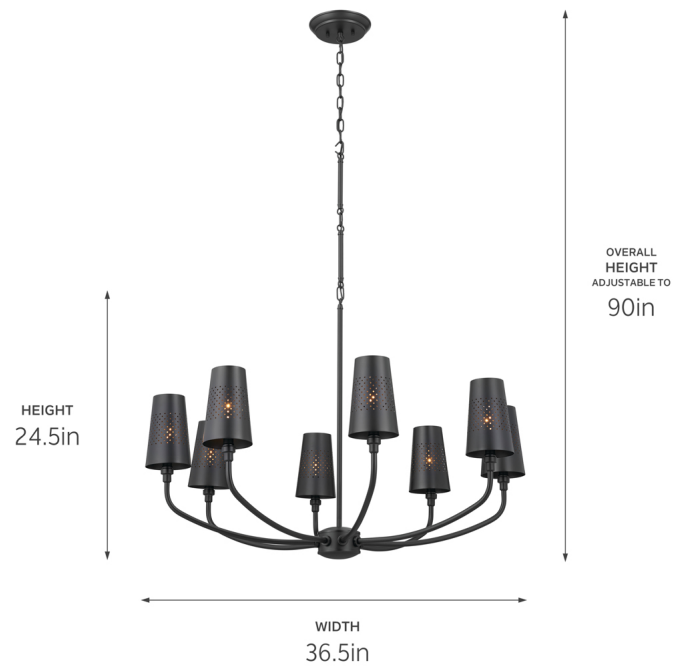

SPECIFICATIONS

Certifications/Qualifications

ADA Compliant	No
Prop65	No
Location Rating	Dry
	kichler.com/warranty

Dimensions

Height	24.5"
Overall Height	90"
Weight	13.25 LBS
Canopy Height	1"
Canopy Width	6.5"
Canopy Depth	6.5"
Chain/Stem Length	46"

Electrical

Input Voltage	120 V

Light Source

Light Source	Bulb
Lamp Included	Not Included
# Of Bulbs/LED Modules	8
Max Or Nominal Watt	60 W
Lamp Type	B10
Socket Type	E12 (Candelabra)

Mounting/Installation

Interior/Exterior	Interior Product
Mounting Weight	13.25 LBS
Lead Wire Length	96
Wire Connectors	Wire Nuts

FIXTURE ATTRIBUTES

Housing/Glass

Primary Material	Steel
Shade Included	Yes
Shade Description	Metal Bell Shade
Shade Dimensions	6.5H x 4.5DIA

Product/Ordering Information

SKU	52509BK
Finish	Black
UPC	783927017855

Finishes

- Black
- Brushed Natural Brass | White
- Classic Pewter | Black