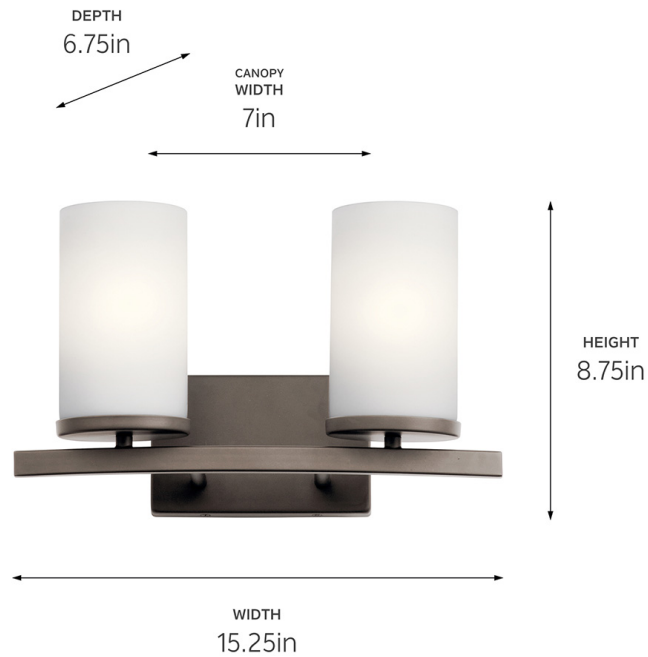

SPECIFICATIONS

Certifications/Qualifications

ADA Compliant	No
Prop65	No
Location Rating	Damp
	kichler.com/warranty

Dimensions

Height	8.75"
Width	15"
Height From Center Of Wall Opening (Spec Sheet)	6.5"
Depth	6.5"
Weight	4 LBS
Canopy Height	4.5"
Canopy Width	7"
Canopy Depth	0.75"

Electrical

Input Voltage	120 V

Light Source

Light Source	Bulb
Lamp Included	Not Included
# Of Bulbs/LED Modules	2
Max Or Nominal Watt	100 W
Lamp Type	A19
Socket Type	E26 (Medium)
Dimmable	Yes
Dimmable Notes	Dimmable when used with dimmer switch (sold separately); when using LED bulbs, see bulb manufacturer dimming specifications.

Mounting/Installation

Interior/Exterior	Interior Product
Mounting Weight	2.2 LBS
Install Glass Up Or Down	Both
Modular	No
Lead Wire Length	6

FIXTURE ATTRIBUTES

Housing/Glass

Primary Material	Steel
Shade Included	No
Shade Dimensions	4.00 DIA X 6.75

Product/Ordering Information

Sku	45496OZ
Finish	Olde Bronze
UPC	783927518949

Finishes

- Black
- Black
- Brushed Nickel
- Brushed Nickel
- Chrome
- Chrome
- Natural Brass