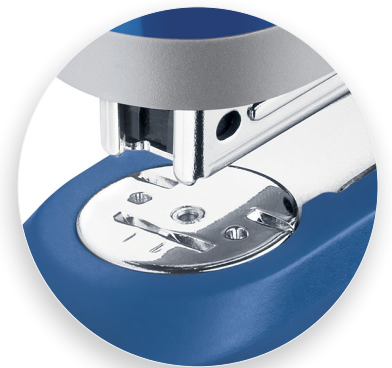

Novus E25

black blue red

Compact Stapler

The compact Novus E25 Stapler offers easy, hassle-free stapling of up to 25 sheets. It features a precision staple guide for durability and jam protection. This versatile German engineered stapler fits comfortably in the palm of your hand and is ideal for the home or office.

Rotating anvil for stapling, temporary pinning, or tacking.

Features | Benefits

- Metal internal components increases performance and durability
- Precision staple guide produces even pressure for reliable jam protection
- Use it 3 Ways- Staple | Temporary Pin | Tack
- Gentle pressure allows for easy operation
- Lightweight for hand-held stapling
- Quick and easy top loading of staples
- Integrated staple remover
- German engineered for quality and durability

Quality internal components offer high performance stapling.

Choose Your Color

Item No.	Color
020-1764	Black
020-1766	Blue
020-1765	Red

Novus E25 Compact Stapler

Capacity	Clinch Type	Throat Depth	Dimensions (length x width x height)	Warranty
25 Sheets	Standard	2"	5.375" x 1.5" x 2.375"	10 Years