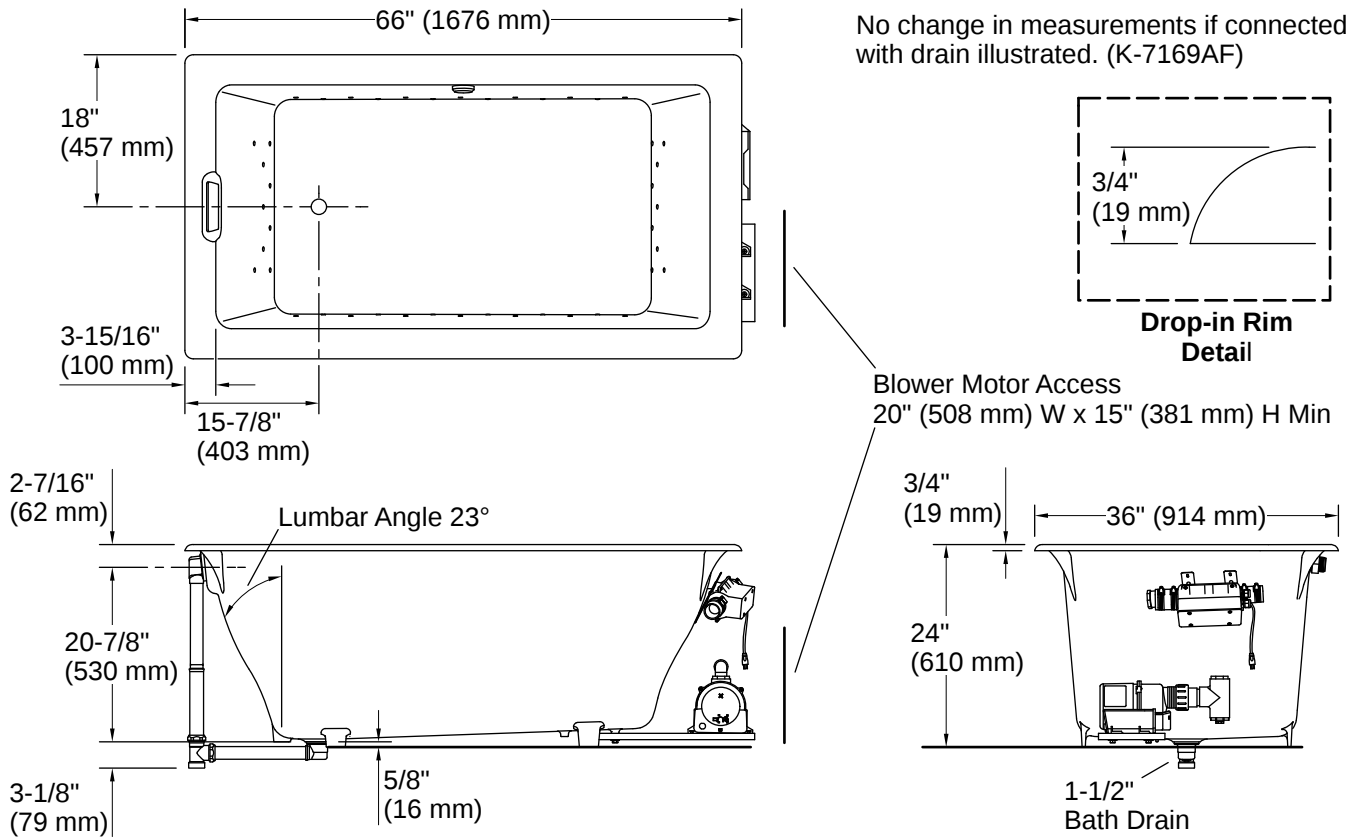

Technical Information

All product dimensions are nominal.

Drain Location:	Reversible
Drain Hole Diameter:	2" (51 mm)
Minimum Flat for Door:	1-15/16" (50 mm)
Basin Area, Bottom:	45" x 25" (1143 mm x 635 mm)
Basin Area, Top:	58" x 29" (1473 mm x 737 mm)
Water Depth:	19-1/2" (495 mm)
Water Capacity:	105 gal (397.5 L)
Minimum Floor Load:	86 lbs/ft ²
Weight:	510 lbs (231.3 kg)
Cutout:	Drop-in, 64-1/2" x 34-1/2" (1638 mm x 876 mm)

Installation

- Drop-in or undermount
- Reversible drain
- 120 V electrical requirement allows for easy installation with standard outlet
- Requires two dedicated circuits
- Requires cable pop-up bath drain and bath drain trim (sold separately)

Installation Notes

Install this product according to the installation instructions.

Measure your actual product for rough-in details.

The hot water supply should be 70% of the capacity of the bath or greater. Installations will vary.