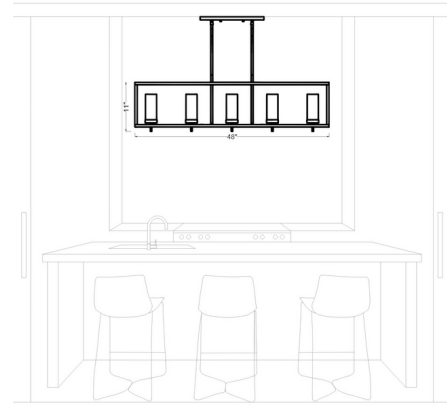

Description

The Zire Island Pendant embodies simple clean lines in three finishes that strike a perfect balance of elegant yet minimalist design. Each of the glass cylinders sit in the rim. Canopy: 15.75 inch x 6 inch rectangle.

Shown in midnight black / clear

Specifications

COLOR	Clear
BODY FINISH	Midnight Black
WATTAGE	300W
DIMMER	Standard 120V
DIMENSIONS	48"L x 9"W x 11"H
BULB NOT INCLUDED	5 x B10/Candelabra (E12)/60W/120V Incandescent
COUNTRY OF ORIGIN	China