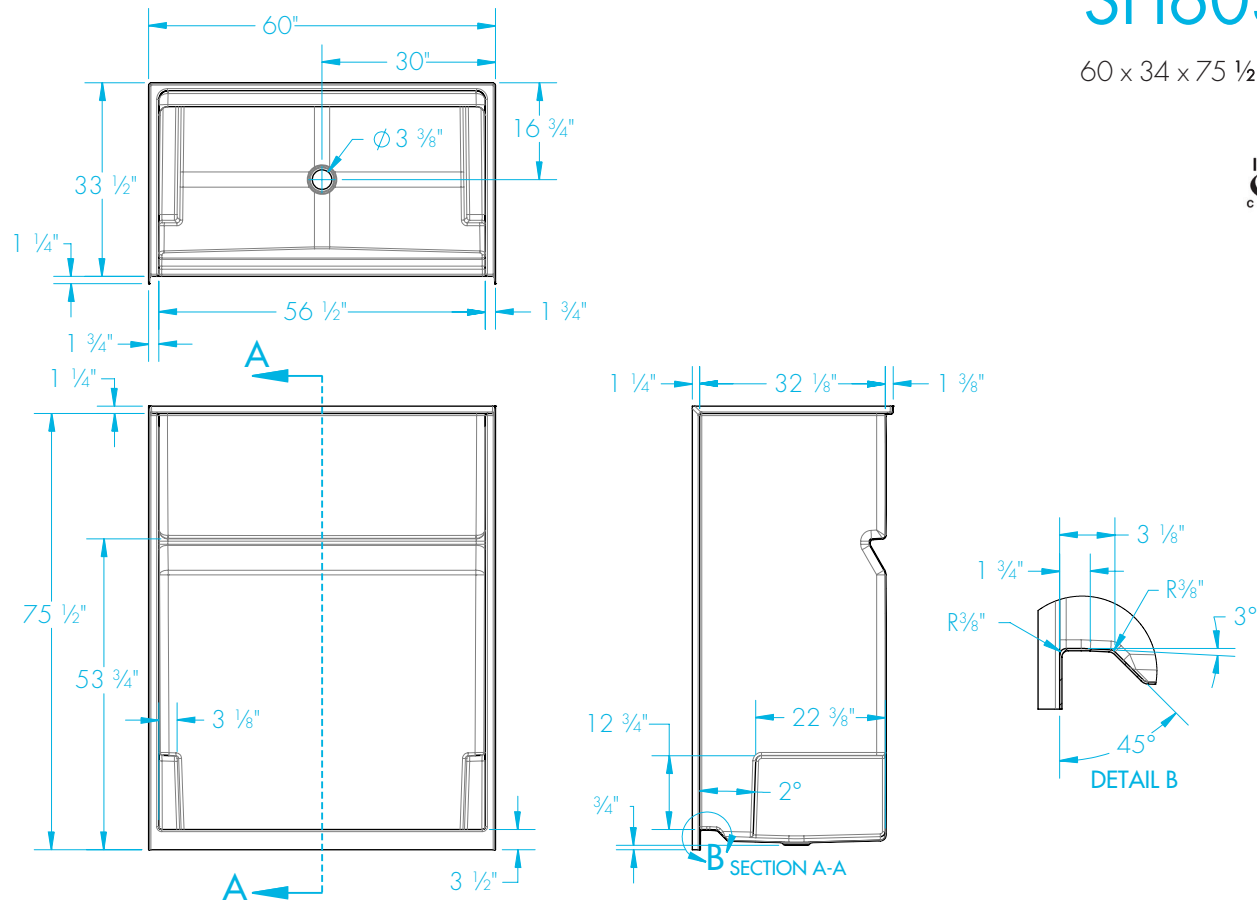

SH6034 – ICON SHOWERS

60 x 34 x 75 ½ inches

COLOR OPTIONS

Stock

White

FEATURES

- AcrylX® applied acrylic surface
- Modern, clean design
- Ample shelf capacity
- Dual integrated foot ledges
- Flat walls to easily accommodate future grab installation
- Slip-resistant, textured bottom
- Center drain
- Compatible with a wide range of shower doors
- Limited lifetime warranty

Note: Depending on your application, full FHA (Fair Housing Act) compliance may demand additional requirements to be met. Please refer to the FHA design manual for guidance.

SH6034

60 x 34 x 75 1/2 inches

DIMENSIONS

Specifications	inches
Width: Overall / Net	60 / 56 1/2
Depth: Overall / Net	33 1/2 / 34 3/4
Height: Overall / Net	76 3/4 / 75 1/2
Enclosure Opening	56 1/2
Skirt Height	3 1/2
Drain Rough-In (from Back Wall)	16 3/4
Drain Rough-In (from Side Wall)	30
Drain: Diameter / Clearance	3 3/8 / 3/4

FRAMING DIMENSIONS inches

Type	D Depth	W Width	H Height	A	B	C
Alcove	34 3/4	60 1/4	-	Box Out	30	16 3/4