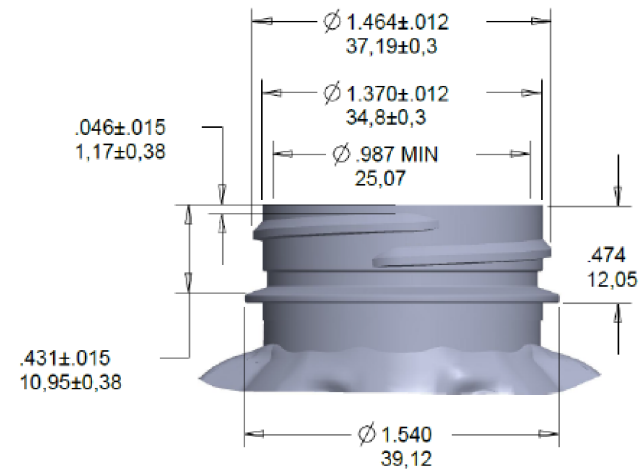

SEE DETAIL A

DETAIL A
M38-400 SPECIAL "H"
6 TPI, 1 THREAD TURN
.250 "I" DEPTH
SCALE 2.000

DISCLAIMER

THIS INFORMATION IS PROVIDED AS A GENERAL GUIDE, INCLUDING DIMENSIONS. IT IS THE CUSTOMER'S RESPONSIBILITIES TO SELECT THE PROPER CONTAINER FOR PRODUCT AND APPLICATION COMPATIBILITY.

DISTRIBUTED BY:

REF NO.:

DWG10074

DESCRIPTION:

8 oz PET Honey Bear, 38-400