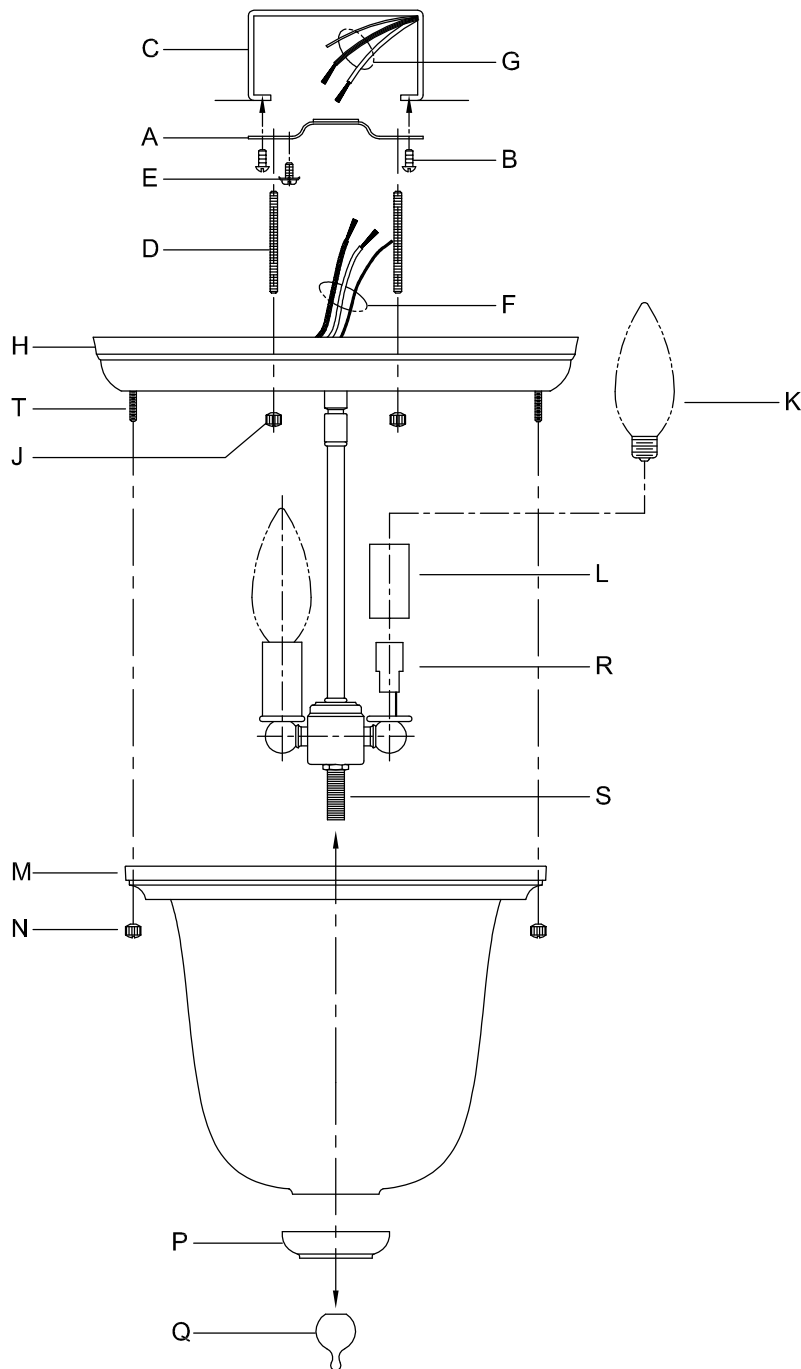

Assembly & Installation Instructions

CAUTION: Read instructions carefully and turn electricity off at main circuit breaker panel before beginning installation.

5562

*****
WARNING: If any Special Control Devices are used with this Fixture, Follow the Instructions Carefully to assure full compliance with N.E.C. requirements. If there are any questions, contact a Qualified Electrical Contractor.

CAUTION: All glass is fragile, use care when handling lamp(s) or other glass components.

WARNING - This product contains chemicals known to the State of California to cause cancer, birth defects and /or other reproductive harm. Thoroughly wash hands after installing, handling, cleaning, or otherwise touching this product.
*****