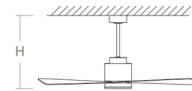

Shown in black / matte black

DIMENSIONS
Blade Sweep: 52.00"
Ht.: 13.45"
Ceiling to blades: 11.46"
Note: Measured using 4" downrod

Specifications

BLADE COLOR	Matte Black
BODY FINISH	Black
WATTAGE	N/A
DIMMER	N/A
DIMENSIONS	52"W x 13.45"H
BULB	N/A
COUNTRY OF ORIGIN	China