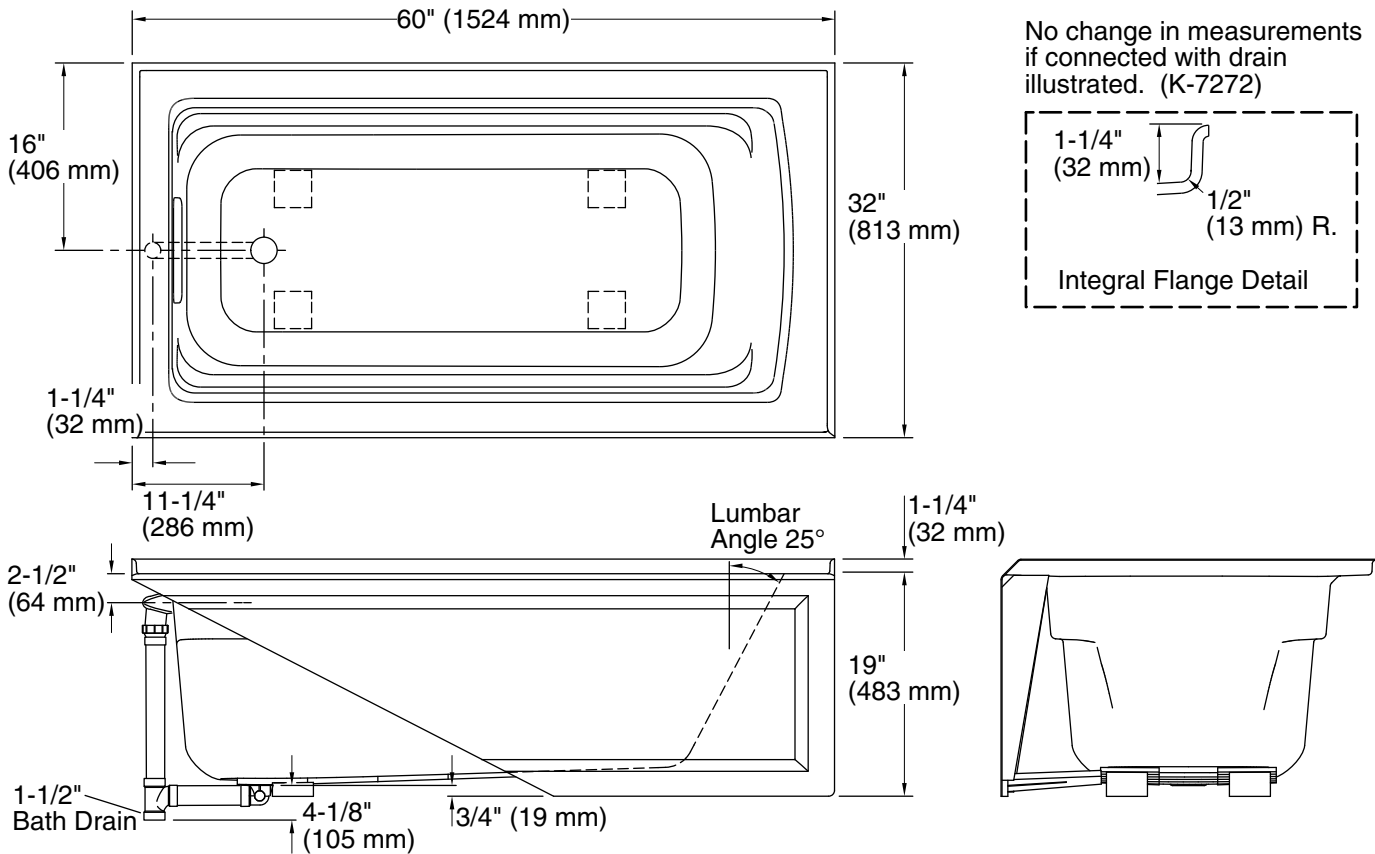

Features

- Comfort Depth® design offers a convenient 19" step-over height while retaining the same depth as a standard 21" bath
- Integral lumbar support
- Slotted overflow allows for deep soaking
- Integral apron
- Integral flange helps prevent water from seeping behind wall and simplifies alcove installation
- Textured bottom surface
- Coordinates with other products in the Archer collection

See website for detailed warranty information.

Available Colors/Finishes

Color tiles intended for reference only.

Color	Code	Description
-------	------	-------------

	0	White
	96	Biscuit

No change in measurements if connected with drain illustrated. (K-7272)

Technical Information

All product dimensions are nominal.

Drain location:	Left
Basin area, bottom:	45-1/8" x 19-11/16" (1146 mm x 500 mm)
Basin area, top:	52-3/4" x 25-5/16" (1340 mm x 643 mm)
Weight:	80 lbs (36.3 kg)
Minimum floor load:	45 lbs/ft ² (219.7 kg/m ²)
Water depth:	15" (381 mm)
Water capacity:	58 gal (219.6 L)
Minimum flat for door:	2-9/16" (65 mm)

Notes

Measure your actual product for rough-in details.

Install this product according to the installation instructions.

The hot water supply should be 70% of the capacity of the bath or greater. Installations will vary.