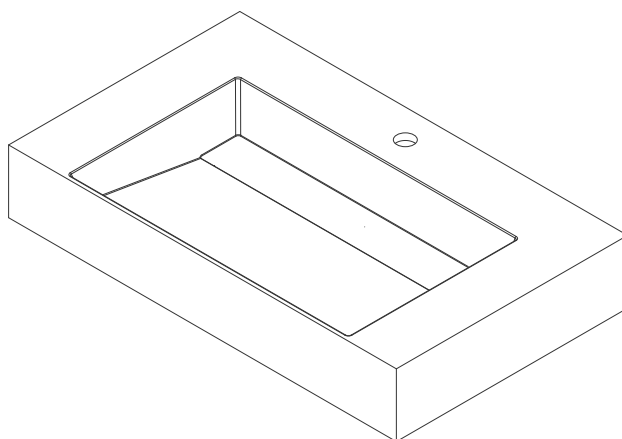

31.5" CS SERIES BASIN

CS-S31.5-BM
CS-S31.5-GW

JAMES MARTIN
VANITIES

Features and Materials

Countertop Materials: Composite Stone
Number of Basins: One, Integrated Sinktop
Basin Overflow: NO
Certifications: ICC-ES PMG-1568

Dimension

Length: 31-1/2"
Width: 18-3/4"
Basin Depth: 3-1/2"
Overall Height: 5-3/4"
Visible Height: 5-1/8"

31.5" CS SERIES BASIN

JAMES MARTIN VANITIES

CS-S31.5-BM
CS-S31.5-GW

Top View

Side View

Front View