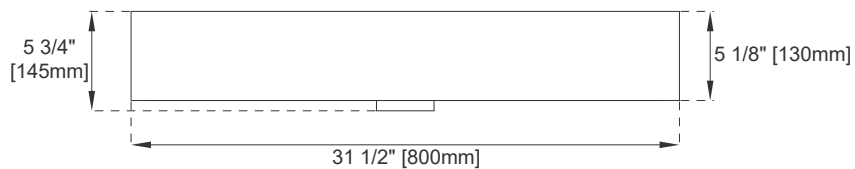

31.5" CS SERIES BASIN

CS-S31.5-BM
CS-S31.5-GW

JAMES MARTIN
VANITIES

Features and Materials

Countertop Materials: Composite Stone
Number of Basins: One, Integrated Sinktop
Basin Overflow: NO
Certifications: ICC-ES PMG-1568

Dimension

Length: 31-1/2"
Width: 18-3/4"
Basin Depth: 3-1/2"
Overall Height: 5-3/4"
Visible Height: 5-1/8"

31.5" CS SERIES BASIN

JAMES MARTIN VANITIES

CS-S31.5-BM
CS-S31.5-GW

Top View

Side View

Front View

All dimensions are nominal

Visit website for warranty and installation information
www.jamesmartinvanities.com