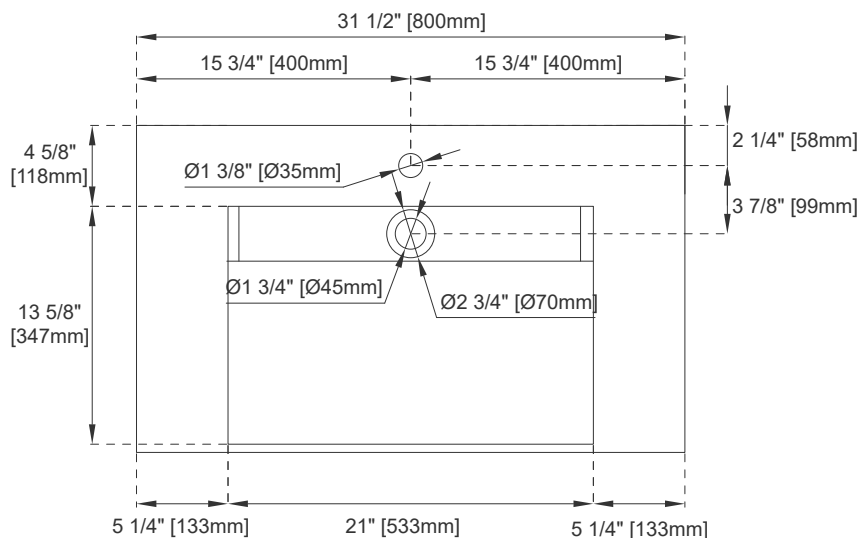

31.5" CS SERIES BASIN

CS-S31.5-BM
CS-S31.5-GW

JAMES MARTIN
VANITIES

Features and Materials

Countertop Materials: Composite Stone
Number of Basins: One, Integrated Sinktop
Basin Overflow: NO
Certifications: ICC-ES PMG-1568

Dimension

Length: 31-1/2"
Width: 18-3/4"
Basin Depth: 3-1/2"
Overall Height: 5-3/4"
Visible Height: 5-1/8"

31.5" CS SERIES BASIN

JAMES MARTIN VANITIES

CS-S31.5-BM
CS-S31.5-GW

Top View

Side View

Front View

All dimensions are nominal

Visit website for warranty and installation information
www.jamesmartinvanities.com