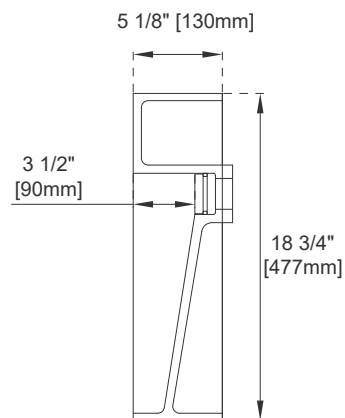

31.5" CS SERIES BASIN

CS-S31.5-BM
CS-S31.5-GW

JAMES MARTIN
VANITIES

Features and Materials

Countertop Materials: Composite Stone
Number of Basins: One, Integrated Sinktop
Basin Overflow: NO
Certifications: ICC-ES PMG-1568

Dimension

Length: 31-1/2"
Width: 18-3/4"
Basin Depth: 3-1/2"
Overall Height: 5-3/4"
Visible Height: 5-1/8"

31.5" CS SERIES BASIN

JAMES MARTIN VANITIES

CS-S31.5-BM
CS-S31.5-GW

Top View

Side View

Front View

All dimensions are nominal

Visit website for warranty and installation information
www.jamesmartinvanities.com