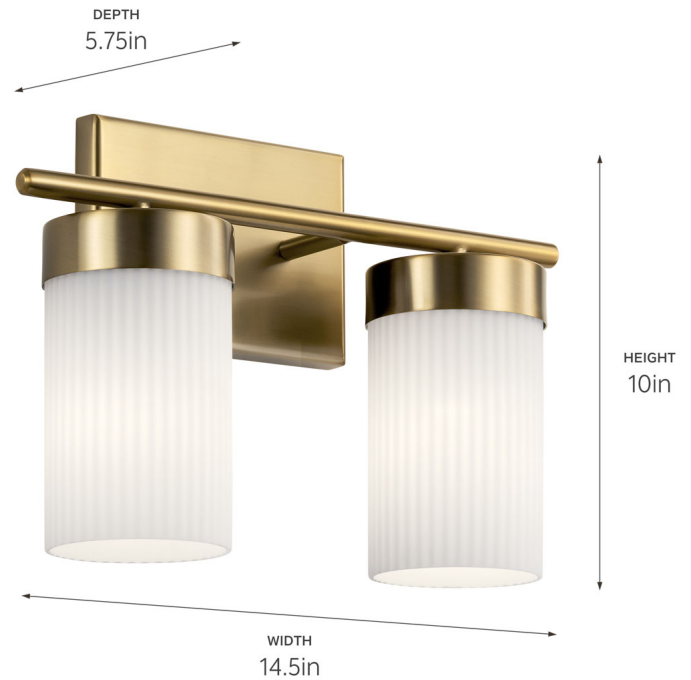

SPECIFICATIONS

Certifications/Qualifications

ADA Compliant	No
Prop65	No
DarkSky Approved	No
Location Rating	Damp
	kichler.com/warranty

Dimensions

Height	10"
Width	14.5"
Height From Center Of Wall Opening (Spec Sheet)	2.5"
Depth	5.75"
Weight	4.09 LBS
Canopy Height	7"
Canopy Width	5"
Canopy Depth	0.8"

Electrical

Input Voltage	120 V

Light Source

Light Source	Bulb
Lamp Included	Not Included
# Of Bulbs/LED Modules	2
Max Or Nominal Watt	100 W
Lamp Type	A19
Socket Type	E26 (Medium)
Dimmable	Yes

Mounting/Installation

Interior/Exterior	Interior Product
Mounting Style	WALL MOUNT
Mounting Weight	2.37 LBS
Install Glass Up Or Down	Both
Modular	No
Lead Wire Length	6

FIXTURE ATTRIBUTES

Housing/Glass

Primary Material	Steel
Shade Included	No
Shade Dimensions	4.00 DIA x 7.00 H

Product/Ordering Information

SKU	55111BNB
Finish	Brushed Natural Brass
UPC	783927001595

Finishes

- Brushed Natural Brass
- Polished Nickel