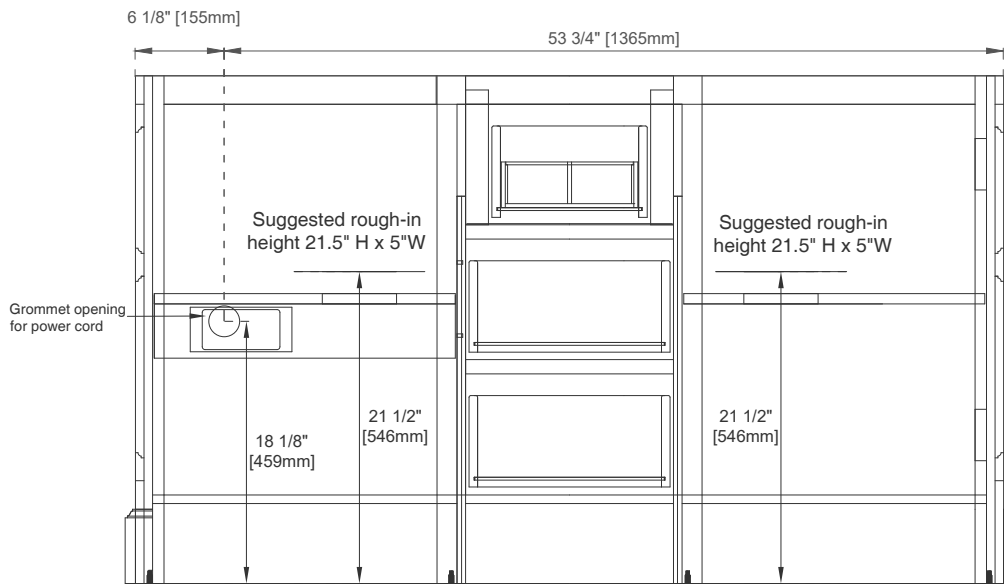

## Features and Materials

Solids: Yellow Poplar;  
Panels: Plywood & MDF  
Installation Type: Floor Standing  
Number of Basins: Two, with Optional 3cm Top  
Vanity Top Included: NO, Optional 3cm Tops Available with Sinks  
Overflow: Yes, Front Facing  
Optional Wooden Backsplash  
Number of Doors: Two  
Number of Drawers: Three  
Assembly Type: Installation of Optional 3cm Top with Sinks  
Storage Tray: Yes, Faux Shagreen  
USB/Power Component: YES (ETL5011080)  
Cord Length: 6'6"  
Drawer Box Material and Construction: 15mm Poplar/English Dovetail Joinery  
Hardware Material and Finish: Zinc Alloy in Satin Nickel  
Fits Drain Hole Size: 1 3/4"  
Full Extension, Soft Close Glides  
European Soft Close Hinges  
Aluminum Laminate Drawer Liners  
Adjustable Levelers

## Dimension

Width: 61-1/4"  
Depth: 23-1/2"  
Height: 35"  
Rough-In Height: 21-1/2"

# 60"D DE SOTO VANITY

# JAMES MARTIN VANITIES

825-V60D-BW

Side View 1

Side View 2

Back View

All dimensions are nominal

Diagrams are of cabinet only—James Martin Optional Countertops and sinks are not shown

Visit website for warranty and installation information  
[www.jamesmartinvanities.com](http://www.jamesmartinvanities.com)