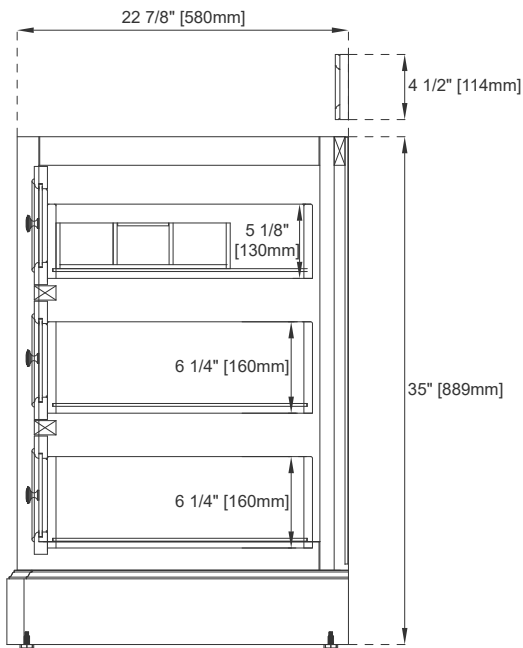

## Features and Materials

Solids: Yellow Poplar;  
Panels: Plywood & MDF  
Installation Type: Floor Standing  
Number of Basins: Two, with Optional 3cm Top  
Vanity Top Included: NO, Optional 3cm Tops Available with Sinks  
Overflow: Yes, Front Facing  
Optional Wooden Backsplash  
Number of Doors: Two  
Number of Drawers: Three  
Assembly Type: Installation of Optional 3cm Top with Sinks  
Storage Tray: Yes, Faux Shagreen  
USB/Power Component: YES (ETL5011080)  
Cord Length: 6'6"  
Drawer Box Material and Construction: 15mm Poplar/English Dovetail Joinery  
Hardware Material and Finish: Zinc Alloy in Satin Nickel  
Fits Drain Hole Size: 1 3/4"  
Full Extension, Soft Close Glides  
European Soft Close Hinges  
Aluminum Laminate Drawer Liners  
Adjustable Levelers

## Dimension

Width: 61-1/4"  
Depth: 23-1/2"  
Height: 35"  
Rough-In Height: 21-1/2"

# JAMES MARTIN VANITIES

825-V60D-BW

All dimensions are nominal

Diagrams are of cabinet only—James Martin Optional Countertops and sinks are not shown

Visit website for warranty and installation information  
[www.jamesmartinvanities.com](http://www.jamesmartinvanities.com)

# JAMES MARTIN VANITIES

825-V60D-BW

Side View 1

Side View 2

Back View

All dimensions are nominal

Diagrams are of cabinet only—James Martin Optional Countertops and sinks are not shown

Visit website for warranty and installation information  
[www.jamesmartinvanities.com](http://www.jamesmartinvanities.com)