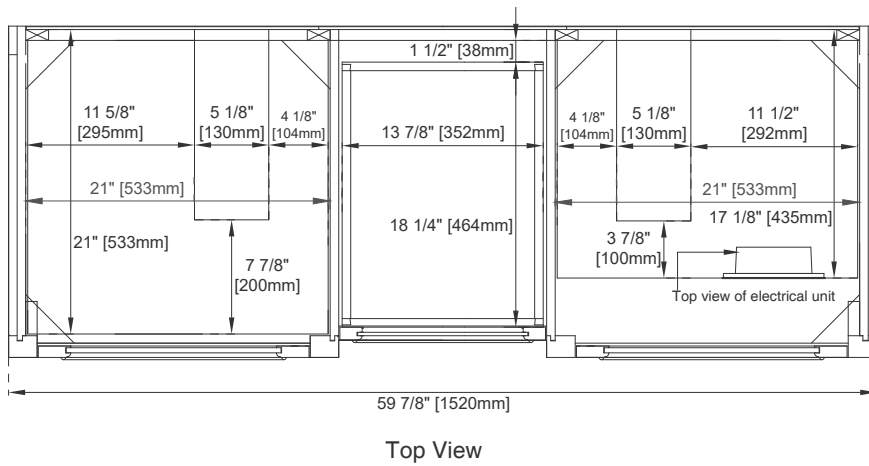

60"D DE SOTO VANITY

JAMES MARTIN VANITIES

825-V60D-BW

All dimensions are nominal

Diagrams are of cabinet only—James Martin Optional Countertops and sinks are not shown

Visit website for warranty and installation information
www.jamesmartinvanities.com