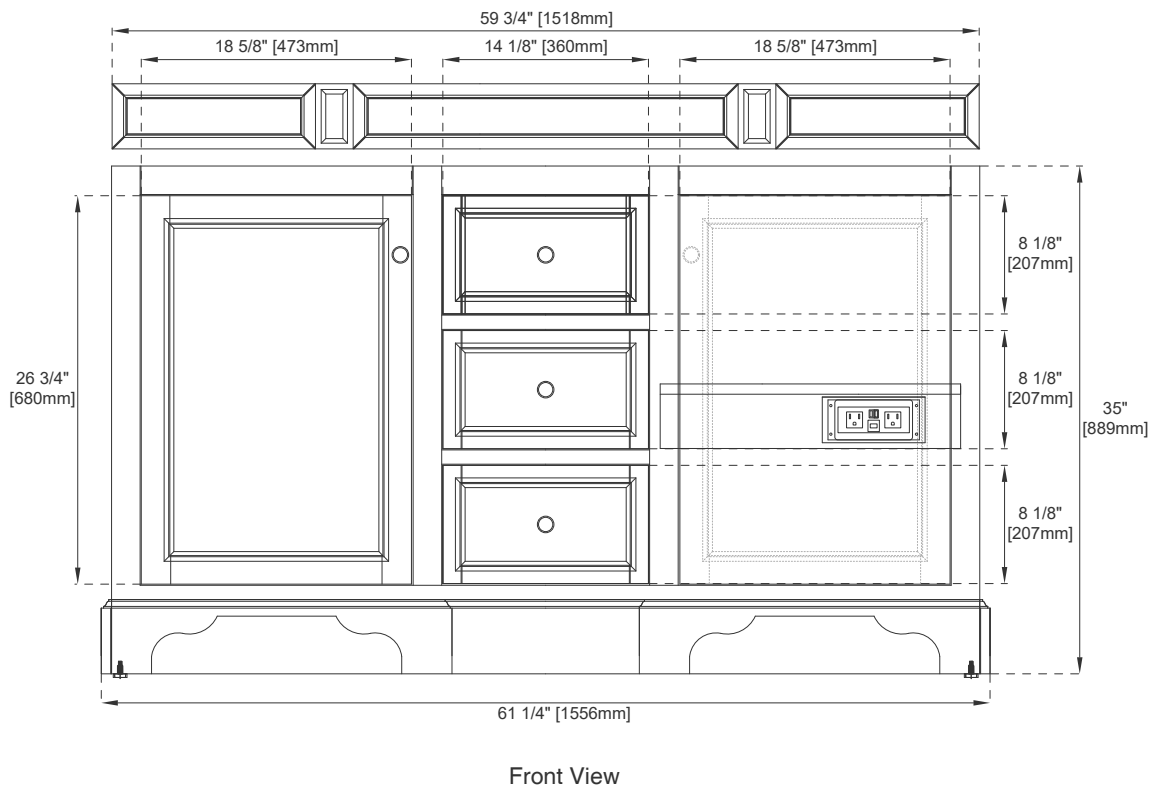

60"D DE SOTO VANITY

JAMES MARTIN VANITIES

825-V60D-BW

All dimensions are nominal

Diagrams are of cabinet only—James Martin Optional Countertops and sinks are not shown

Visit website for warranty and installation information
www.jamesmartinvanities.com