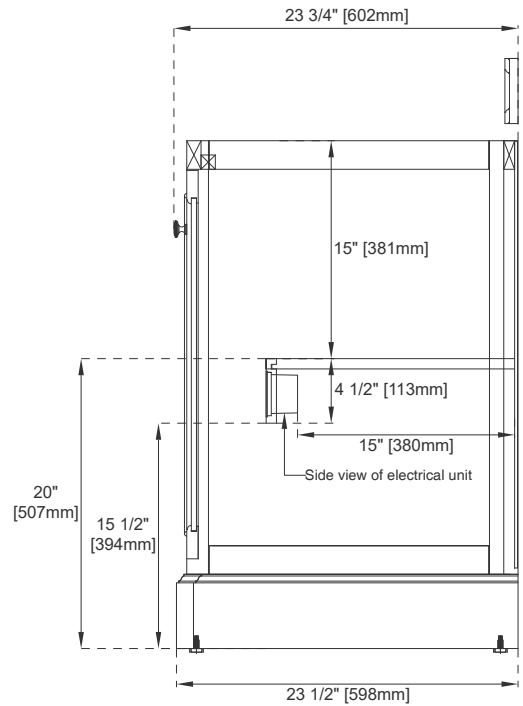

## Dimension

Width: 61-1/4"  
Depth: 23-1/2"  
Height: 35"  
Rough-In Height: 21-1/2"

# JAMES MARTIN VANITIES

825-V60D-BW

All dimensions are nominal

Diagrams are of cabinet only—James Martin Optional Countertops and sinks are not shown

Visit website for warranty and installation information  
[www.jamesmartinvanities.com](http://www.jamesmartinvanities.com)

# 60"D DE SOTO VANITY

# JAMES MARTIN VANITIES

825-V60D-BW

Side View 1

Side View 2

Back View

All dimensions are nominal

Diagrams are of cabinet only—James Martin Optional Countertops and sinks are not shown

Visit website for warranty and installation information  
[www.jamesmartinvanities.com](http://www.jamesmartinvanities.com)