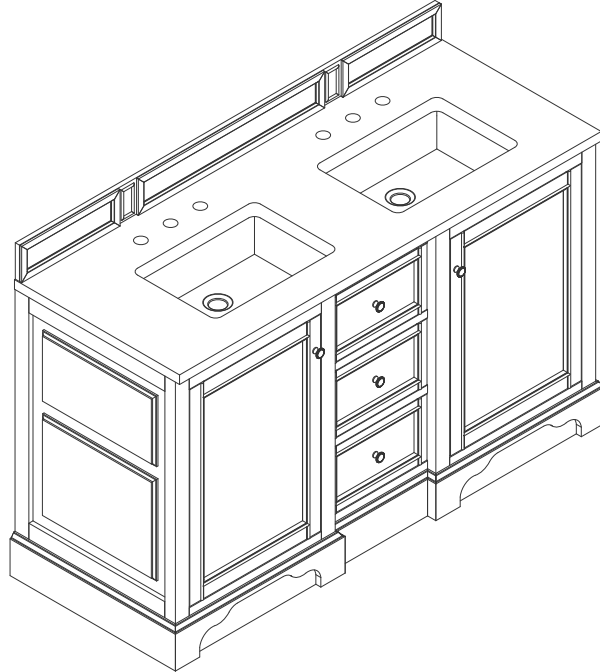

# 60"D DE SOTO VANITY

**JAMES MARTIN**  
VANITIES

825-V60D-BW

## Features and Materials

Solids: Yellow Poplar;  
Panels: Plywood & MDF  
Installation Type: Floor Standing  
Number of Basins: Two, with Optional 3cm Top  
Vanity Top Included: NO, Optional 3cm Tops Available with Sinks  
Overflow: Yes, Front Facing  
Optional Wooden Backsplash  
Number of Doors: Two  
Number of Drawers: Three  
Assembly Type: Installation of Optional 3cm Top with Sinks  
Storage Tray: Yes, Faux Shagreen  
USB/Power Component: YES (ETL5011080)  
Cord Length: 6'6"  
Drawer Box Material and Construction: 15mm Poplar/English Dovetail Joinery  
Hardware Material and Finish: Zinc Alloy in Satin Nickel  
Fits Drain Hole Size: 1 3/4"  
Full Extension, Soft Close Glides  
European Soft Close Hinges  
Aluminum Laminate Drawer Liners  
Adjustable Levelers

## Dimension

Width: 61-1/4"  
Depth: 23-1/2"  
Height: 35"  
Rough-In Height: 21-1/2"

# 60"D DE SOTO VANITY