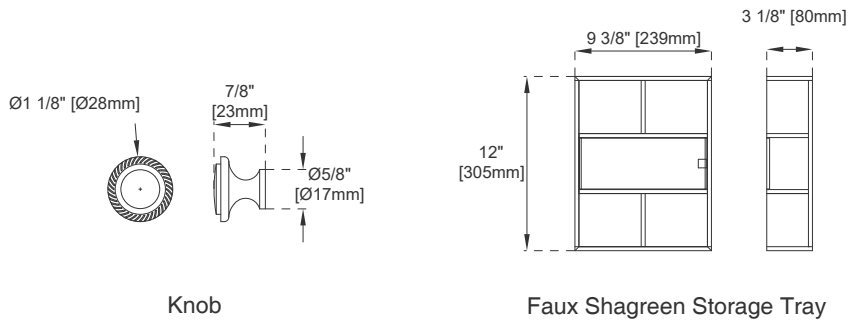

60"D DE SOTO VANITY

JAMES MARTIN VANITIES

825-V60D-BW

All dimensions are nominal

Diagrams are of cabinet only—James Martin Optional Countertops and sinks are not shown

Visit website for warranty and installation information
www.jamesmartinvanities.com