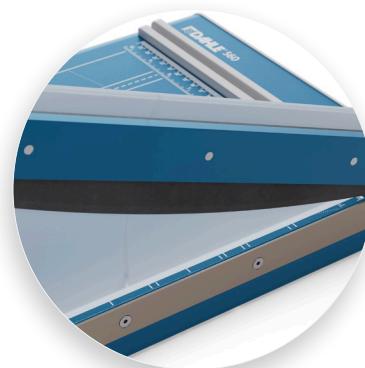

# Dahle 560

## Professional Guillotine

The Dahle 560 professional guillotine is designed for precision and durability. It features a self-sharpening system for a perfectly honed blade, a safety shield to protect fingers, and a sturdy metal base with screened guides for easy alignment. This German engineered paper cutter is ultra-precise and ideal for paper, photos, & cardstock.

### Features | Benefits

- Self-sharpening cutting system maintains a perfectly honed blade
- Protective shield keeps fingers safe and holds work in place
- German steel blade is machine ground to the ideal trimming edge
- Blade will safely hold any angle and won't fall unexpectedly
- Sturdy metal base provides a solid foundation that won't warp or crack
- Screened inch, metric, and angled guides for easy alignment
- German engineered for precision and accuracy
- Adjustable alignment guide for repetitive cuts
- Great for trimming paper | photos | cardstock