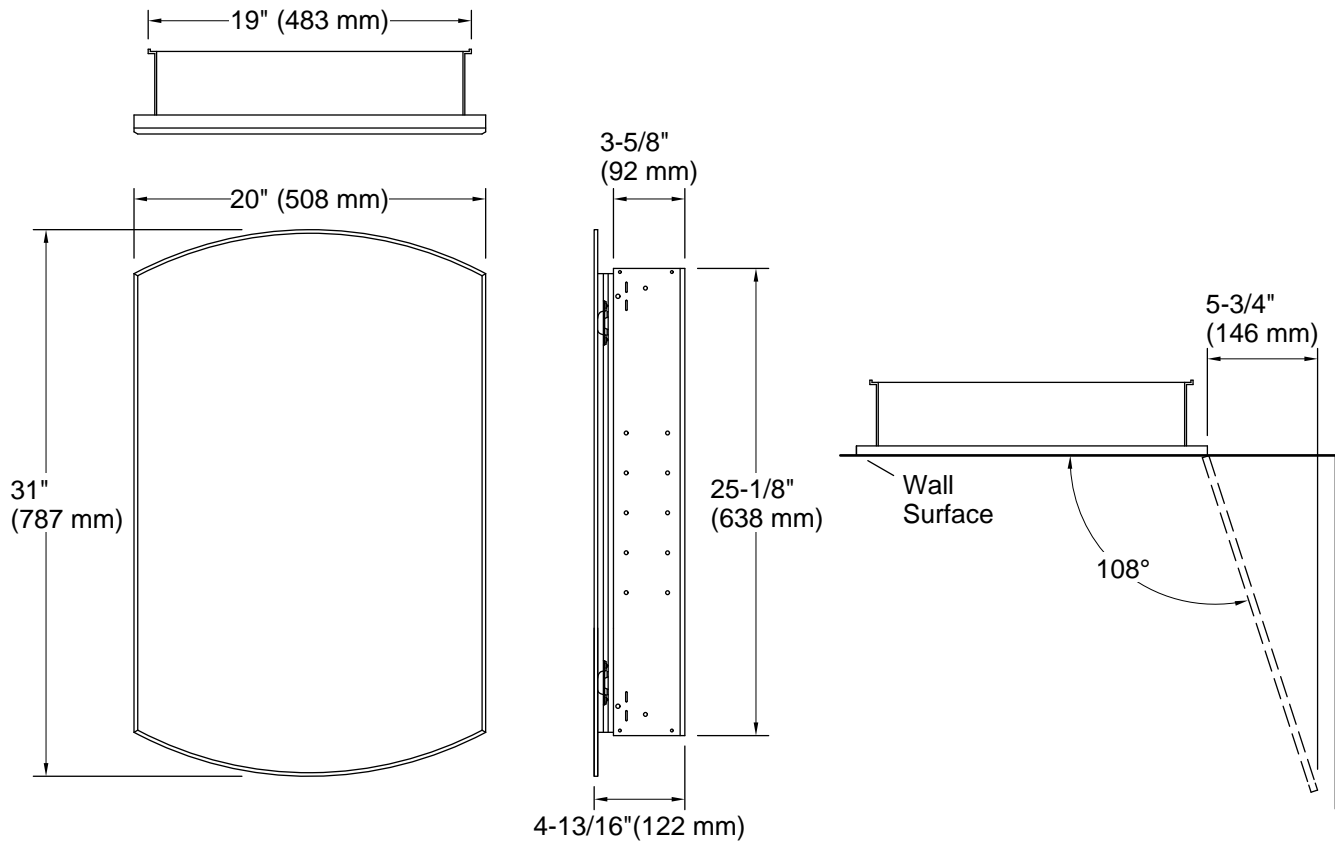

Technical Information

All product dimensions are nominal.

Notes

Install this product according to the installation guide.

When determining the height of the medicine cabinet, ensure the mirrored door will clear all obstacles (such as a faucet). A minimum distance of 3" (76 mm) is required.

For surface-mount, use anchors (not provided) rated for the loaded weight of this product.

This cabinet is designed for either right or left door swing. Check for obstructions.