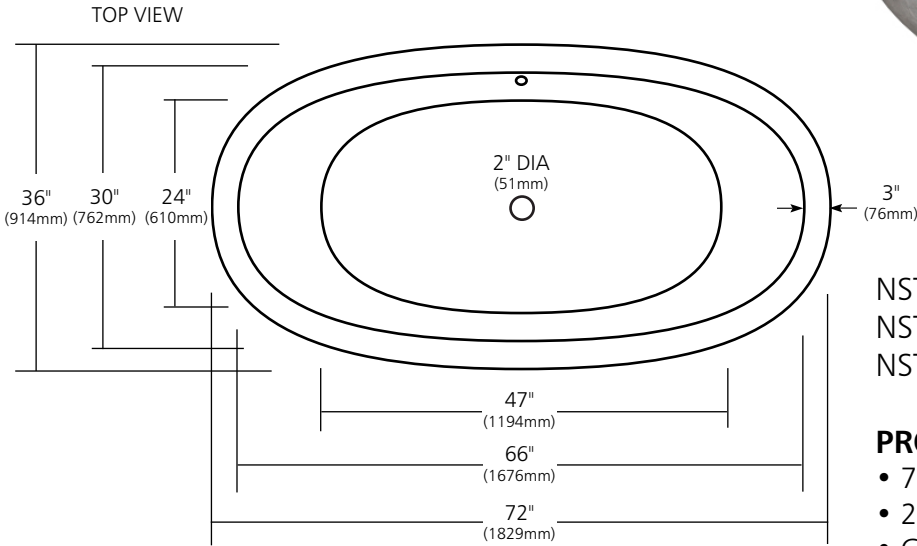

**SPECIFICATIONS**

**72" AVALON**

NativeStone® Collection

NST7236-A Ash  
 NST7236-S Slate  
 NST7236-P Pearl

**PRODUCT DETAILS**

- 72" x 36" x 23" OD (1829mm x 914mm x 584mm)
- 2" (51mm) drain opening
- Capacity: 105 gallons
- Weight: 595lbs
- Sealed with impermeable nano sealer
- Handcrafted from sustainable NativeStone®

REAR VIEW

**INSTALLATION**

- Freestanding bathtub

**COORDINATING PRODUCTS**

- Push to Seal Bath Waste & Overflow: DR290

**STANDARDS COMPLIANCE**

- UPC/cUPC compliant

**IMPORTANT**

Due to the handcrafted nature of this product, it will vary in finish, texture, hammering, and other details. Dimensions may vary up to .5" (13mm). We strongly recommend waiting for the actual product before making any installation cuts.