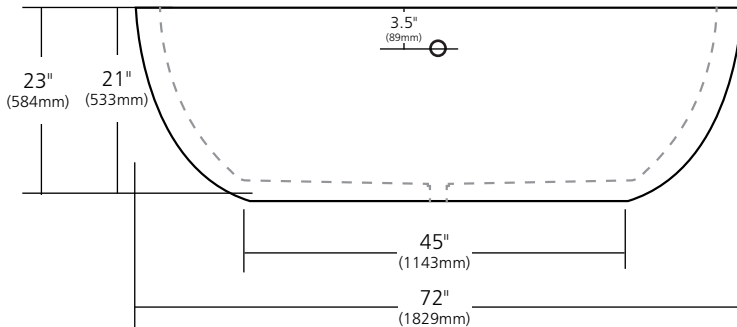

**SPECIFICATIONS**

**72" AVALON**

NativeStone® Collection

NST7236-A Ash  
 NST7236-S Slate  
 NST7236-P Pearl

**PRODUCT DETAILS**

- 72" x 36" x 23" OD (1829mm x 914mm x 584mm)
- 2" (51mm) drain opening
- Capacity: 105 gallons
- Weight: 595lbs
- Sealed with impermeable nano sealer
- Handcrafted from sustainable NativeStone®

REAR VIEW

**INSTALLATION**

- Freestanding bathtub

**COORDINATING PRODUCTS**

- Push to Seal Bath Waste & Overflow: DR290

**STANDARDS COMPLIANCE**

- UPC/cUPC compliant

**IMPORTANT**

Due to the handcrafted nature of this product, it will vary in finish, texture, hammering, and other details. Dimensions may vary up to .5" (13mm). We strongly recommend waiting for the actual product before making any installation cuts.