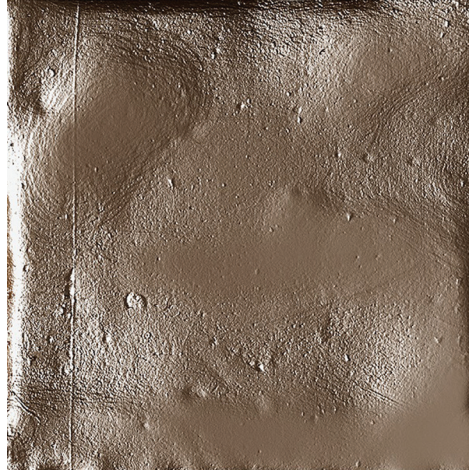

Glistra™ is a captivating tile that dazzles with a rich blue and gold palette and a luminous metallic look. With a handcrafted look and unique variation in every piece, Glistra brings striking artistry and one-of-a-kind character to any space.

GLISTRA™  
*Glazed Ceramic*

Blue | Satin

Gold | Matte

Mist | Satin

Silver | Satin

Sizes	 6" x 6" 5.91" x 5.91"				
	Thickness 9mm				
Grout Joint Recommendation	Check Website				
Testing	Breaking Strength <small>C648</small>	Chemical Resistance <small>C650</small>	Water Absorption <small>C373</small>	Scratch Hardness MOHS	Shade Variation Rating
Results*	Check Website	Check Website	Check Website	Check Website	V2