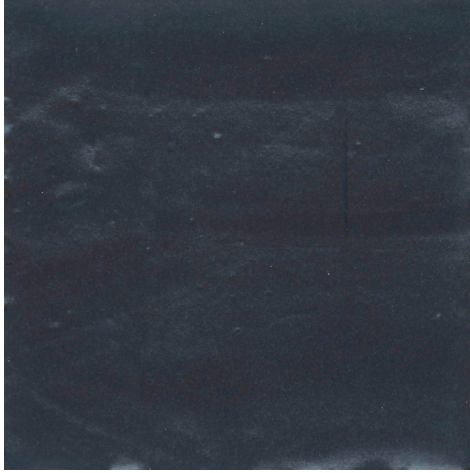

Glistra™ is a captivating tile that dazzles with a rich blue and gold palette and a luminous metallic look. With a handcrafted look and unique variation in every piece, Glistra brings striking artistry and one-of-a-kind character to any space.

GLISTRA™  
*Glazed Ceramic*

Blue | Satin

Gold | Matte

Mist | Satin

Silver | Satin

Sizes	 6" x 6" 5.91" x 5.91"				
	Thickness 9mm				
Grout Joint Recommendation	Check Website				
Testing	Breaking Strength <small>C648</small>	Chemical Resistance <small>C650</small>	Water Absorption <small>C373</small>	Scratch Hardness MOHS	Shade Variation Rating
Results*	Check Website	Check Website	Check Website	Check Website	V2