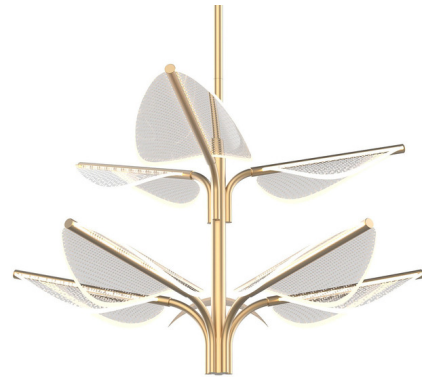

Lightology

lightology.com
866-954-4489
05-20-26

Project: _____

Company: _____

Location: _____ Fixture Type: _____

SPEC #: **ALO1019220**

Approved On: _____ Approved By: _____

Flora Two Tier Pendant

By Alora

Description

The Flora Two Tier Pendant features a Steel structure with a Brass finish. Includes Clear edge-lit Acrylic Light Guide Panels emulating the shape of leaves. Sloped ceiling compatible (up to 45 degrees). ETL listed.

Specifications

COLOR	Clear
BODY FINISH	Brass
WATTAGE	32W
DIMMER	Low Voltage Electronic
DIMENSIONS	31"W x 17"H
INTEGRATED LED MODULE	8 x LED/4W/120V LED
COUNTRY OF ORIGIN	China

Technical Information

PRODUCT DIMENSIONS	Rod Length: 46" Max (3x12" + 1x6" + 1x4")
COLOR RENDERING	90 CRI
LAMP COLOR	3000K
LUMENS/WATT	680.00
LUMINOUS FLUX	2720 lumens

Shown in brass / clear

CLICK TO VIEW PRODUCT

Notes: