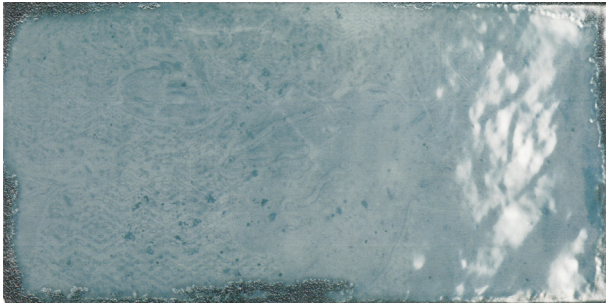

# EXHALE™

*Glazed Porcelain\*\**

WALL  RESIDENTIAL  COMMERCIAL  INDOOR  OUTDOOR  POOL 

Blanco

Gris

Cielo

Azul

Marron

|                            |   |   |                                      |                          |                           |
|----------------------------|---|---|--------------------------------------|--------------------------|---------------------------|
| Sizes                      |  |   |                                      |                          |                           |
|                            | 6" x 12"<br>5.91" x 12.44"  |   |                                      |                          |                           |
|                            | Thickness   | 10mm                                    |                                      |                          |                           |
| Grout Joint Recommendation | 1/8"  |   |                                      |                          |                           |
| Testing                    | Breaking Strength<br>C <sub>648</sub>   | Chemical Resistance<br>C <sub>650</sub> | Water Absorption<br>C <sub>373</sub> | Scratch Hardness<br>MOHS | Shade Variation<br>Rating |
| Results*                   | >250 lbf  | Resistant                               | <3.0%                                | 7                        | V3                        |