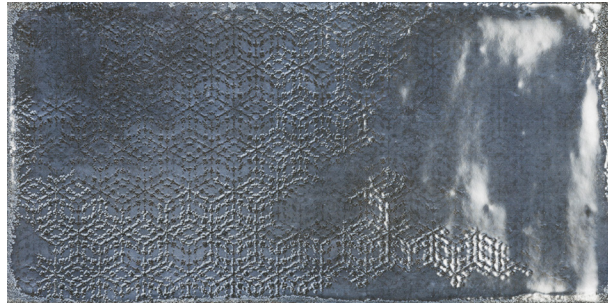

Picture the rich colors of an Italian countryside landscape, and you will begin to appreciate the warmth and depth of the color palette for Exhale™. Equally welcome in classic renovations and modern environs, Exhale features 6x12 tiles in a unique selection of 5 earthy colors.

# EXHALE™

*Glazed Porcelain\*\**

WALL  RESIDENTIAL  COMMERCIAL  INDOOR  OUTDOOR  POOL 

Blanco

Gris

Cielo

Azul

Marron