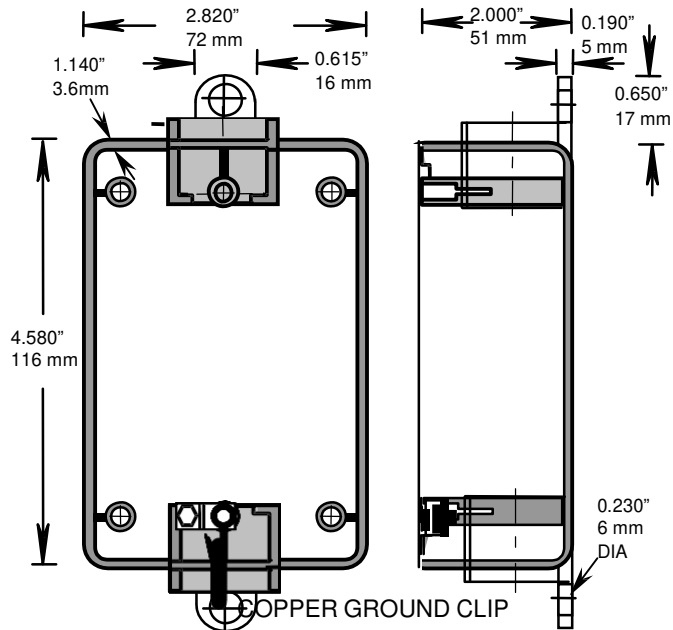

RIGID PVC CONDUIT FITTINGS

ISSUE DATE:
DATE D'EMISSION: 2004 06 15

FSC SINGLE GANG BOXES

SUPERCEDES:
REPLACE: 2001 02 28

PRODUCT CODE	PART NUMBER	VOLUME	
		(cubic in)	(cubic mm)
077607	FSC-10	17.0	278.8
077608	FSC-15	17.0	278.8
178163	FSC-05	17.0	278.8

INSERTS AND GROUND CLIP

DESCRIPTION	PART NUMBER	SIZE	QUANTITY
REGULAR INSERT	072537	6-32	5
COLLAR INSERT	072536	6-32	1
SCREW(HEXHEAD COMB)WITH GROUND CLIP	072512	10-32 X 5/16	1

* Kraloy Logo