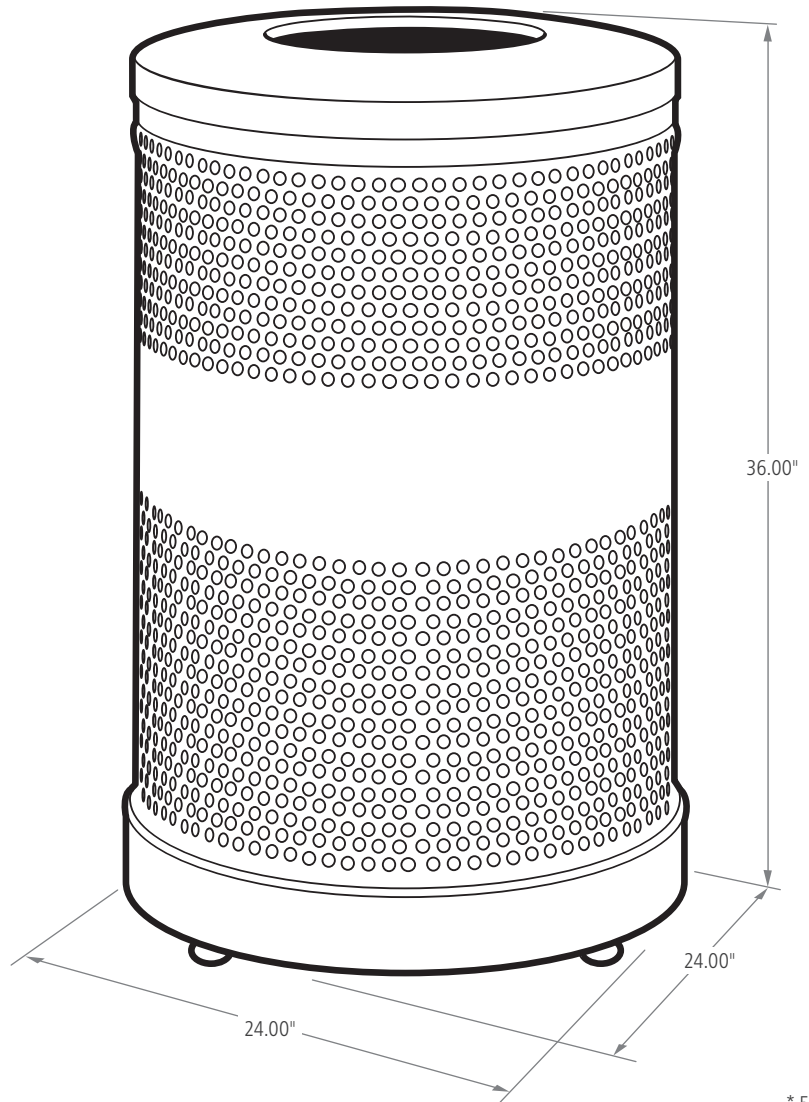

CLASSICS

OPEN TOP

The heavy-duty Classics decorative refuse container has a perforated steel design for a clean and modern appearance. This container is a smart choice for high-traffic areas and can be used both outdoors and indoors.

FEATURES AND BENEFITS:

FEATURES

- ▶ Heavy-gauge, fire-safe perforated steel
- ▶ Leak-proof rigid plastic liner included to contain liquids and keep the surrounding area cleaner
- ▶ Retainer bands discreetly hold liner bags in place and out of sight
- ▶ Lid is fastened to receptacle with a cable, making it easier to collect trash
- ▶ Wide center band is ideal for displaying custom logos
- ▶ Adjustable leg levelers create stability on uneven surfaces
- ▶ Shipped fully assembled

ACCESSORIES

- ▶ Anchoring kits available to secure receptacle in place

ADA COMPLIANT

* 51G SHOWN

GALLONS	LENGTH (in.)	WIDTH (in.)	HEIGHT (in.)
25G	18.00	18.00	36.00
51G* (SHOWN)	24.00	24.00	36.00

BUILD YOUR OWN ▶ RUBBERMAIDCOMMERCIAL.COM/CUSTOMIZE *ize*