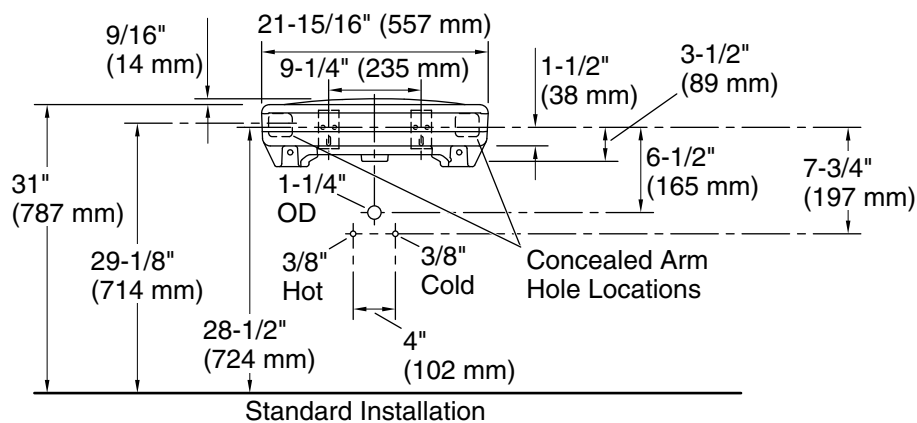

Standard Installation

Technical Information

All product dimensions are nominal.

- Basin configuration: Single Bowl
- Bowl area (Only): Length: 14-3/8" (365 mm)
Width: 12-5/16" (313 mm)
Water depth: 3-1/4" (83 mm)
- With overflow: Yes
- Number of deck holes: 2
- Faucet hole(s): 1-3/8" (35 mm)
- Drain hole: 1-3/4" (44 mm)