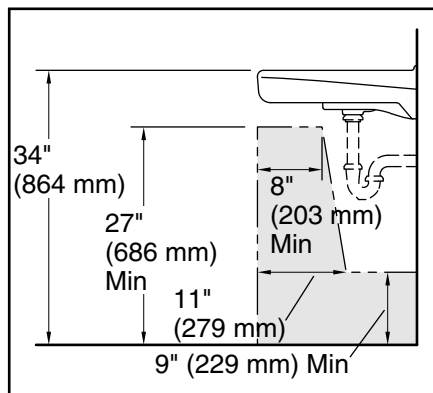

Recommended ADA Installation