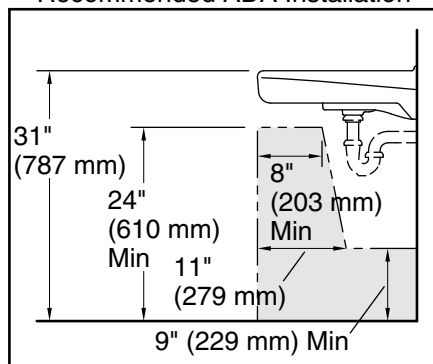

Children's Environment 6-12 Yrs
Recommended ADA Installation