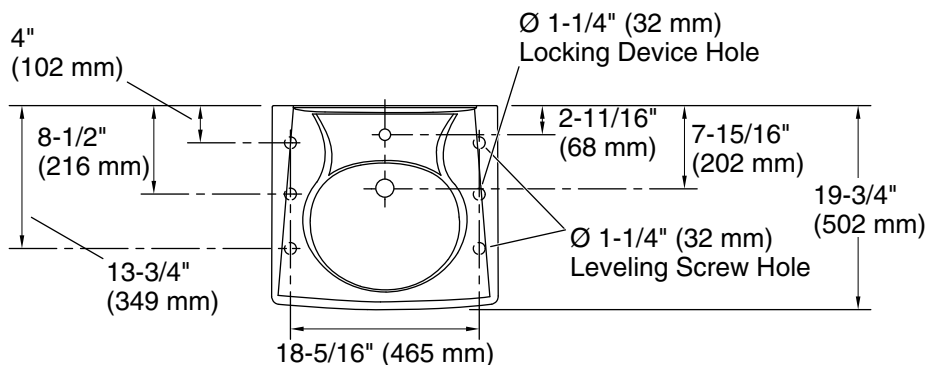

Recommended ADA Installation