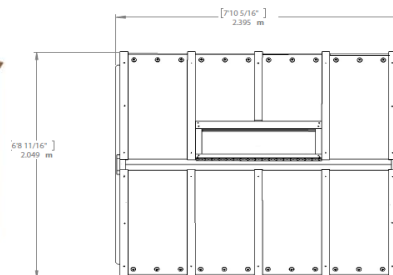

# Yardistry Product Information Sheet

Unit Name 6.7' x 7.8' Meridian Greenhouse  
 Product # YM11945  
 UPC 628222119456  
 Set Up Dimensions 6'8 11/16" W x 7' 10 5/16"L x 7'9" H  
 Sold to Marketwide

## Unit Information

Dimension from outside to outside of Posts	Dimension diagonally from post to post	Door Size	Ground to Roof (inside)	Lower Shelf size	Upper Shelf Size (L shape)
6'3" W x 7' 7 1/2" L	9'2 7/16"	26 3/4" W x 76 1/2" H	7'4 1/2" H	69" L x 16" W x 32 1/2" H	69"L x 8" W

## Pallet/Container Loading

Pallet Size: 89 1/2" L x 37 5/8" W x 48 5/8" H  
 Pallet Weight: 1390 lbs