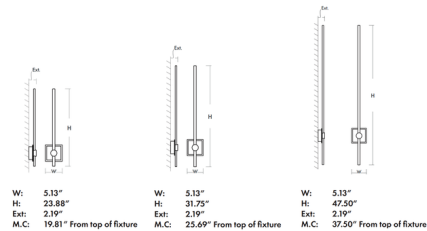

Lightology

lightology.com
866-954-4489
05-07-26

Project: _____
Company: _____
Location: _____ Fixture Type: _____
SPEC #: **OXY1152821**
Approved On: _____ Approved By: _____

Zora Wall Sconce By Oxygen by Quorum

Description

The Zora Wall Sconce offers indirect lighting cast from its slim LED bar. An assembly of simple geometric shapes, the Zora adds a modern artistic element to your space. It can be installed vertically or horizontally, and can rotate 45 degrees. Dimmable with a TRIAC dimmer.

Specifications

COLOR . . . . . Matte White
BODY FINISH . . . . . Black / Industrial Brass
WATTAGE 24.8W
DIMMER . . . . . Low Voltage Electronic
DIMENSIONS . . . . . 5.13"W x 47.5"H x 2.19"D
INTEGRATED LED MODULE . . . . . 1 x LED/24.8W/120V LED
COUNTRY OF ORIGIN . . . . . China

Technical Information

LAMP LIFE . . . . . 30000 hours
COLOR RENDERING . . . . . 90 CRI
LAMP COLOR 3000K
LUMENS/WATT 49.03
LUMINOUS FLUX . . . . . 1216 lumens

CLICK TO VIEW PRODUCT

Notes: