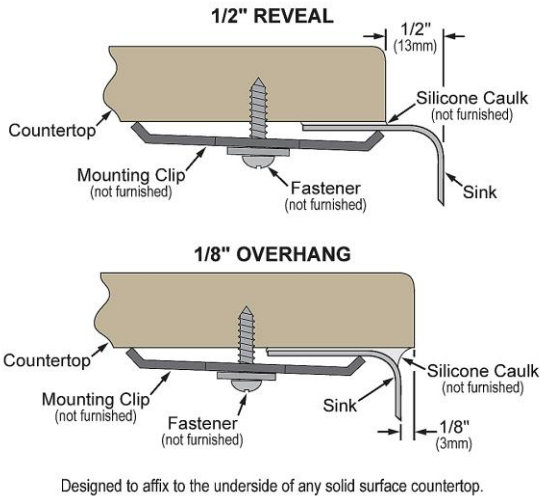

PRODUCT SPECIFICATIONS

Lustertone® Classic Stainless Steel 31-1/4" x 20" x 7-7/8" Double Bowl Undermount Sink with Perfect Drain®. Sink is manufactured from 18 gauge 304 Stainless Steel with a Lustrous Satin finish, Rear Center drain placement, and Sides and Bottom pads.

Installation Type:	Undermount
Material:	304 Stainless Steel
Special Features:	Perfect Drain
Finish:	Lustrous Satin
Gauge:	18
Sound Deadening:	Sides and Bottom pads
Number of Bowls:	2
Sink Dimensions:	31-1/4" x 20" x 9-3/8"
Bowl 1 Dimensions:	14" x 18" x 7-7/8"
Bowl 2 Dimensions:	14" x 18" x 7-7/8"
Drain Size:	3-3/8" (86mm)
Drain Location:	Rear Center
Minimum Cabinet Size:	36"
Mounting Hardware:	Undermount brackets sold separately
Template Included:	Yes
Cutout Template #:	1000001298

Template is available for download at elkay.com. CAD software will be required to open the template.

Perfect Drain: Seamlessly welded stainless steel collar eliminates the gap between a traditional drain and the sink for a more sanitary and gap free installation. Select garbage disposers can be installed on either sink bowl for user convenience. Please see our Garbage Disposer Compatibility Guide.

Installation Profile: