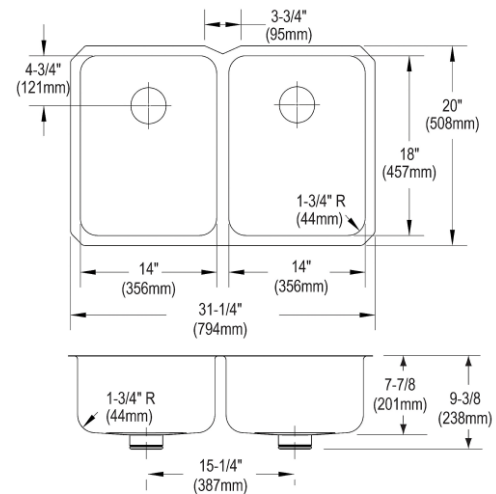

Included with Product: Two LKPD1 Perfect Drains and strainers.

A Century of Tradition and Quality. For more than 100 years, Elkay has been making innovative products and providing exceptional customer care. We take pride in offering plumbing products that make life easier, inspire change and leave the world a better place.

Product Compliance: ASME A112.19.3/CSA B45.4
Accessory: ASME A112.18.2/CSA B125.2

Sinks are listed by IAPMO® as meeting the applicable requirements of the Uniform Plumbing Code®, International Plumbing Code®, and National Plumbing Code of Canada.

- [Clean and Care Manual (PDF)](#)
- [Installation Instructions (PDF) - 1000005239](#)
- [Installation Instructions (PDF) - 74180289 Disposer](#)
- [Installation Instructions (PDF) - 74180340-USA Drain](#)
- [Installation Instructions (PDF) - Garbage Disposer Compatibility Guide](#)
- [Warranty (PDF)](#)