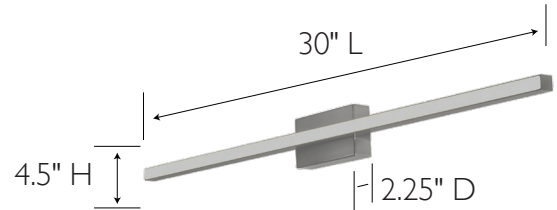

Arwyn LED Vanity Light
Satin Nickel

SPECIFICATIONS

MOUNTING:	Wall Mount	LED BRIGHTNESS (LUMENS):	1100
SLOPED CEILING ADAPTABLE:	N/A	LED COLOR CORRELATED TEMPERATURE (CCT):	3000K
LAMP TYPE 1:	Integrated 20W LED	LED COLOR RENDERING INDEX (CRI):	80
BULB INCLUDED:	N/A	LED EFFICACY:	55
WATTS PER BULB:	20W	LED AVERAGE RATED LIFE:	50000h
TOTAL WATTAGE:	20W	ENERGY EFFICIENT:	Yes
DIMMABLE:	Yes	LIGHTING AMPS:	.17
MATERIAL CONSTRUCTION:	Steel, Aluminum & Polyvinyl Chloride	VOLTAGE:	120V
ASSEMBLED DIMENSIONS:	4.5" H x 30" L x 2.25" D		
WEIGHT:	.94 lbs.		
BACKPLATE DIMENSIONS:	4.5" H x 4.5" L x 1.58" D		
CANOPY/PLATE DIMENSIONS:	N/A		
GLASS/SHADE DIMENSIONS:	N/A		
GLASS/SHADE MATERIAL:	Acrylic		
GLASS/SHADE TYPE:	Frosted		
GLASS/SHADE COLOR:	White		