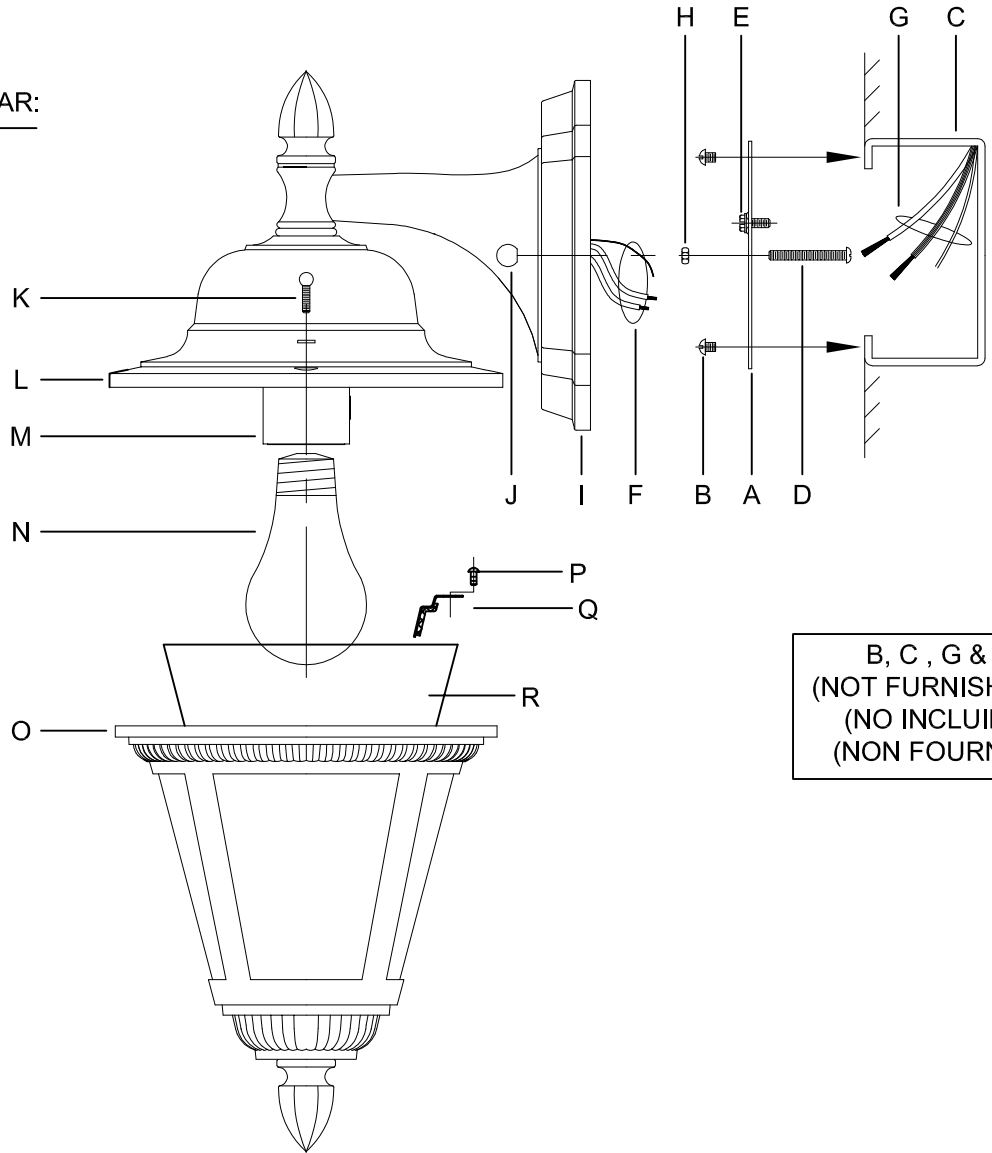

CAUTION: Read instructions carefully and turn electricity off at main circuit breaker panel before beginning installation.

5863

CAUTION: Risk of fire. Min. 90°C supply conductors. Consult a qualified electrician to ensure correct branch circuit conductor.

WARNING - If any Special Control Devices are used with this Fixture, Follow the Instructions Carefully to assure full compliance with N.E.C. requirements. If there are any questions, contact a Qualified Electrical Contractor.

CAUTION - All glass is fragile, use care when handling Glass component(s) and or Lamp(s).

ASSEMBLY STEPS:

PASOS PARA ENSAMBLAR:

MODE D'ASSEMBLAGE:

1. D,E → A
2. H → D
3. B,A → C
4. F → G
5. I,J → D
6. N → M
7. P,Q,R → O
8. K → L,O