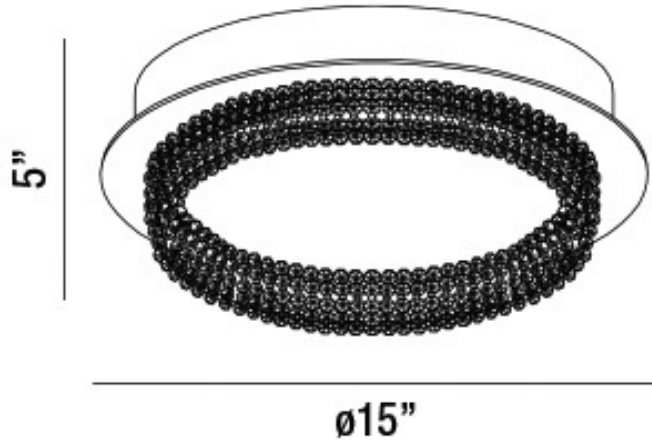

EUROfase

Arlington, Pendant, 14", Chrome Black, Gold Steel

Item No.
35909-019

JOB NAME:

DATE:

TYPE:

COMMENTS:

LIGHT INFORMATION

Light Type Integrated LED

Bulb Socket N/A

Bulb Shape N/A

Bulb Included Yes

CRI 80

Delivered Lumens 80

Colour Temperature (Kelvin) 3000K

Average Hours LED (L70) 20000

DIMENSIONS & WEIGHT

Product Width (In) 3.75

Product Height (In) 13.5

Product Ext (In)

Product Diameter (In)

Product Weight (Lbs) 3.44

Product Length (In) 13.5

INSTALLATION