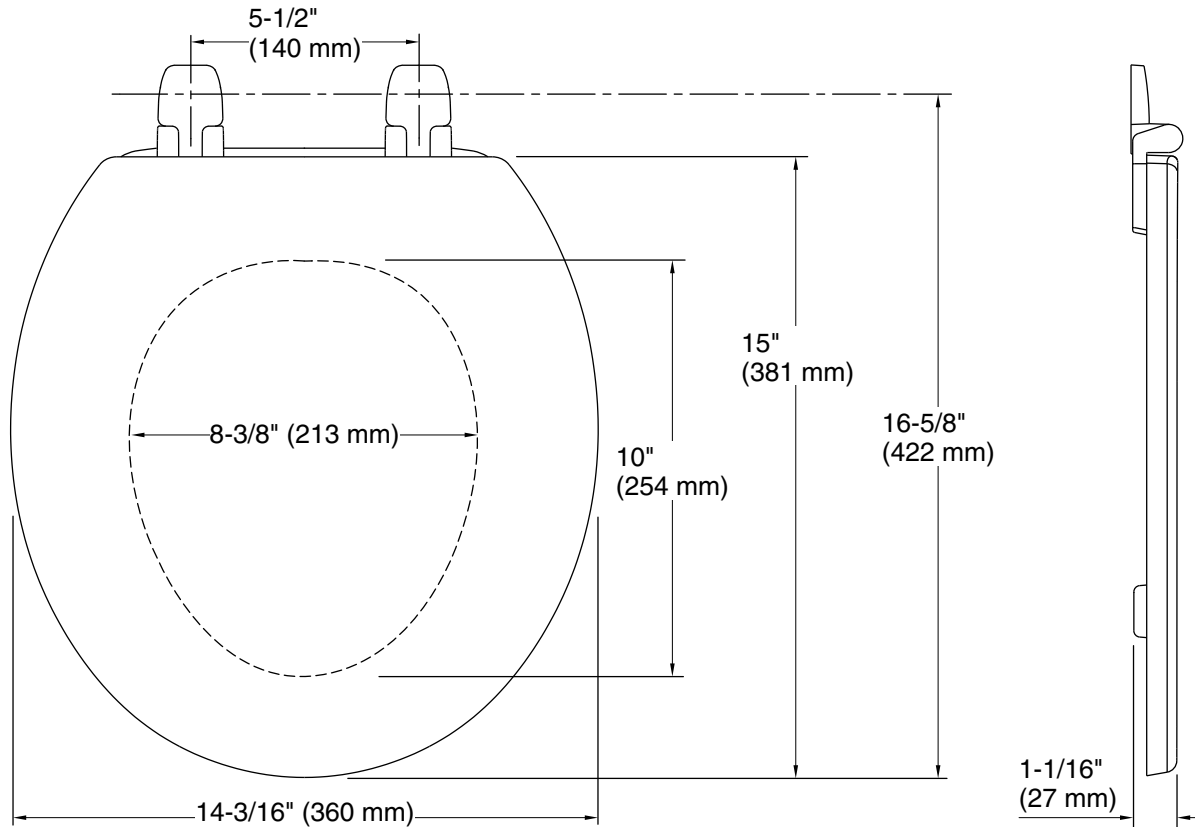

### Technical Information

All product dimensions are nominal.

Seat shape type: Round-front  
Seat front type: Closed-front  
Seat-mounting holes: 5-1/2" (140 mm)