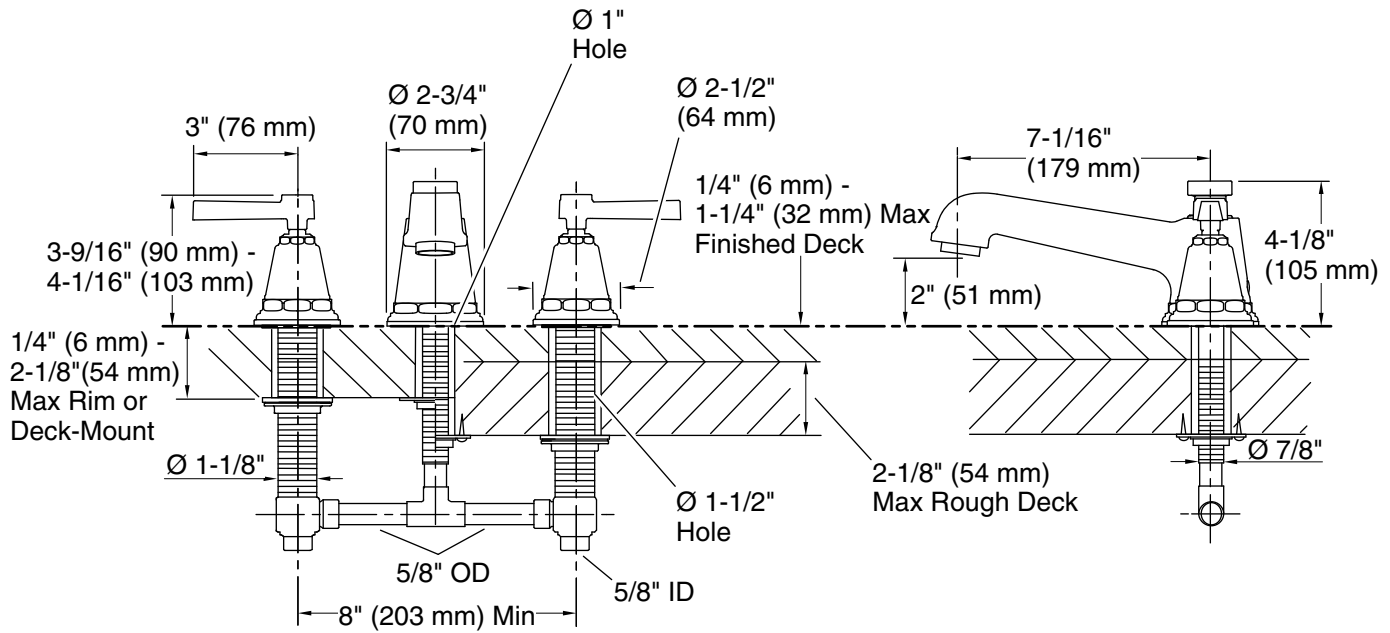

Features

- Available with plain lever handles.
- 7-1/16" (179 mm) nondiverter spout with slip-fit connection.

Material

- Metal construction.
- KOHLER finishes resist corrosion and tarnishing.

Installation

*Dimension allows +/- 1/4" (6 mm) handle adjustment during handle trim installation.

Rim or Deck-Mount
Installation

Rough + Finished
Deck-Mount Installation

Technical Information

All product dimensions are nominal.