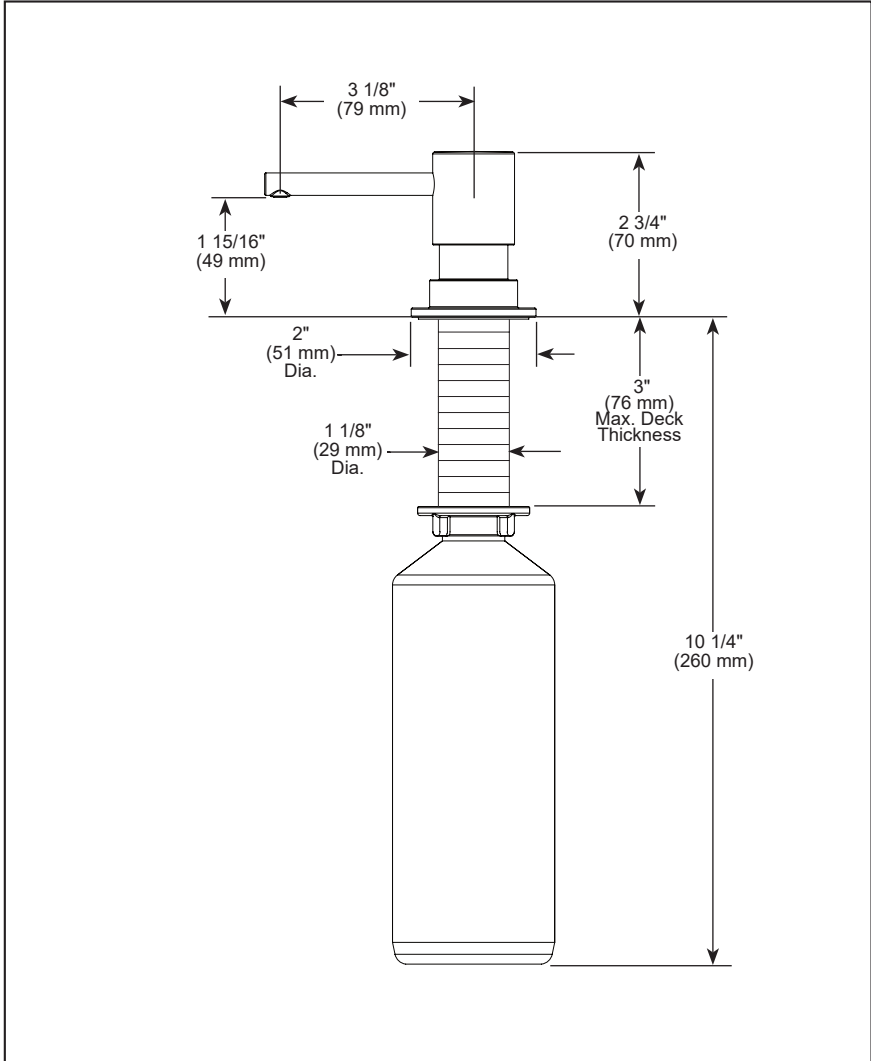

BRIZO®

SOAP DISPENSER

STANDARD SPECIFICATIONS:

- 13 ounce bottle
- Refillable from above the deck
- Fits hole size 1 3/8" +/- 1/8"

WARRANTY

- Parts and Finish – Lifetime limited warranty; or for commercial purchasers, 10 years for multi-family residential (apartments and condominiums) and 5 years for all other commercial uses, in each case from the date the product is received by the original purchaser or their authorized representative (installation contractor, etc.).
- Please go to www.brizo.com for the complete details of our limited warranty.