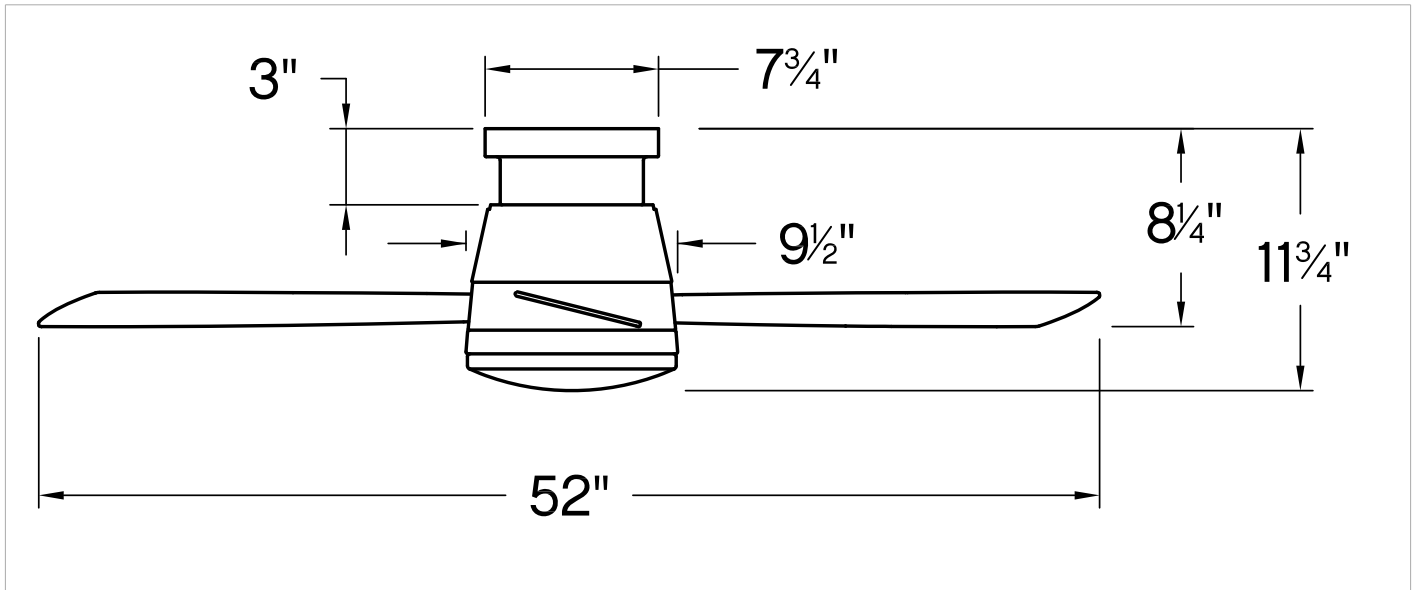

MOUNTING	
CANOPY:	7.5" Dia.
LEAD WIRE:	1 X 12"

SHIPPING	
CARTON LENGTH:	26
CARTON WIDTH:	12
CARTON HEIGHT:	12.5

Trey features a sleek flush mount design that packs a powerful punch. Its transitional style comes equipped with robust blades that seamlessly pair performance and precision. Trey is offered in versatile finish options, and its integrated LED lighting and DC motor technology deliver excellent energy efficiency. A timeless etched opal light kit completes the look for a refined appearance. Trey is so versatile; it can be used for both indoor and outdoor spaces. Blades are included with every fan.

HINKLEY

HINKLEY
33000 Pin Oak Parkway
Avon Lake, OH 44012

PHONE: (440) 653-5500
Toll Free: 1 (800) 446-5539

hinkley.com

TREY 52" LED SMART FAN

902752FMM-LWD

PERFORMANCE SPECIFICATIONS	STANDARD	
	HIGH SPEED	AVERAGE SPEED
Airflow	4827	3120
EnergyUse	24.2	15
EnergyCost	7	4
Efficiency	200	205
AMPS	0.33	0.19
RPMS	169	108