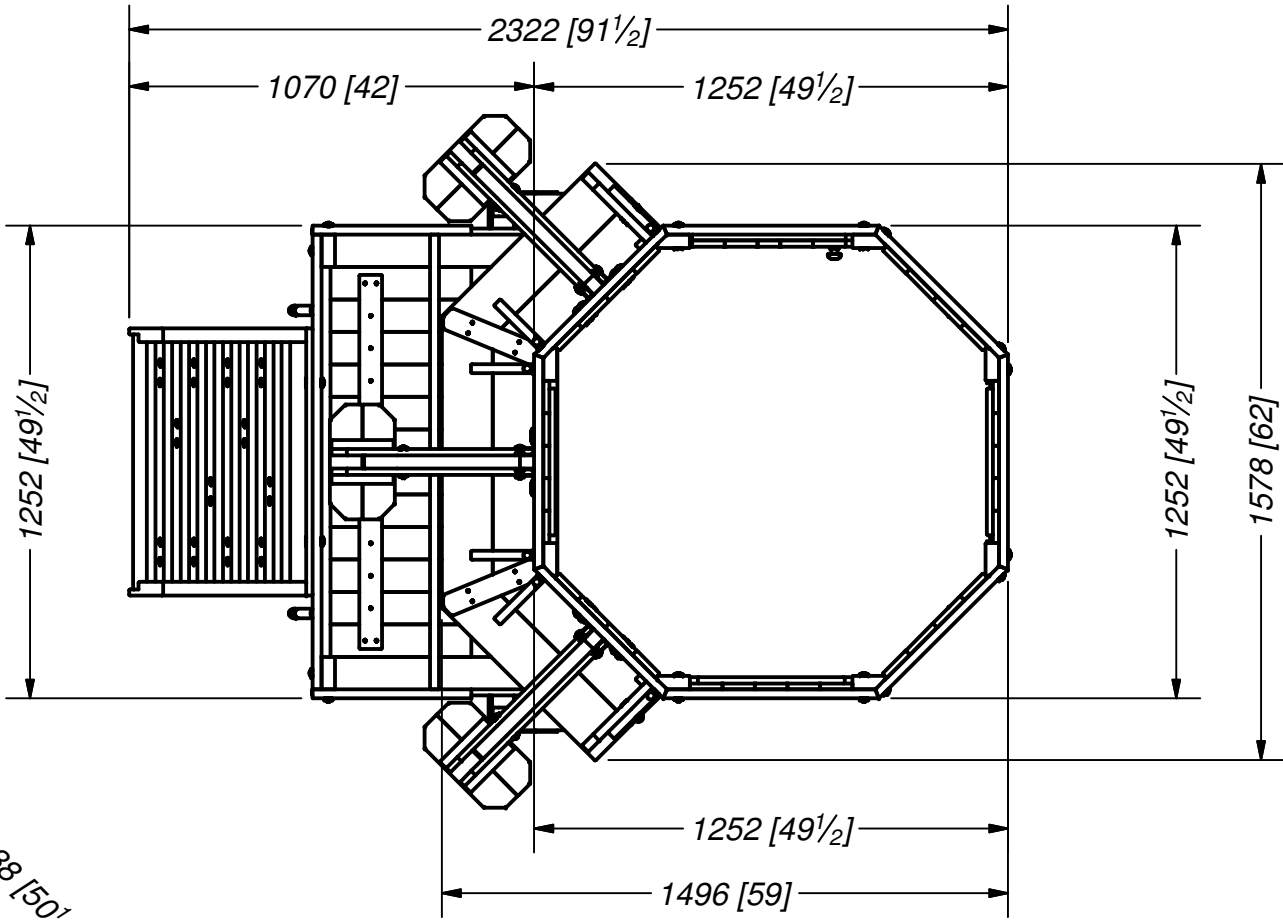

Part Number	6014-B WOODLAND BASE FOOTPRINT
Sheet	1 OF 1
Size	

<p>This drawing and its contents are the property of Backyard Discovery issued in strict confidence and shall not without the prior written permission of the above stated company, be reproduced, copied, or used for any purpose whatsoever except the manufacture of articles for Backyard Discovery. This drawing is loaned and subject to return upon demand.</p>	<p>TOLERANCES UNLESS OTHERWISE SPECIFIED (UNITS: mm) GENERAL = +1 -0 .X.X = ±0.5mm ANGULAR = ±0.5°</p>	<p>Backyard Discovery 3305 Airport Drive Pittsburg, KS 66762 www.swingsetsonline.com</p>			
	<p>THIRD ANGLE PROJECTION</p>		<p>FINISH</p>	<p>DESCRIPTION</p>	
	<p>SCALE: NONE</p>	<p>DATE: 7/26/2016</p>	<p>PART NUMBER</p>	<p>LABEL</p>	<p>REV</p>
	<p>DRAWN BY: dkirby</p>	<p>6014-B WOODLAND BASE FOOTPRINT</p>			