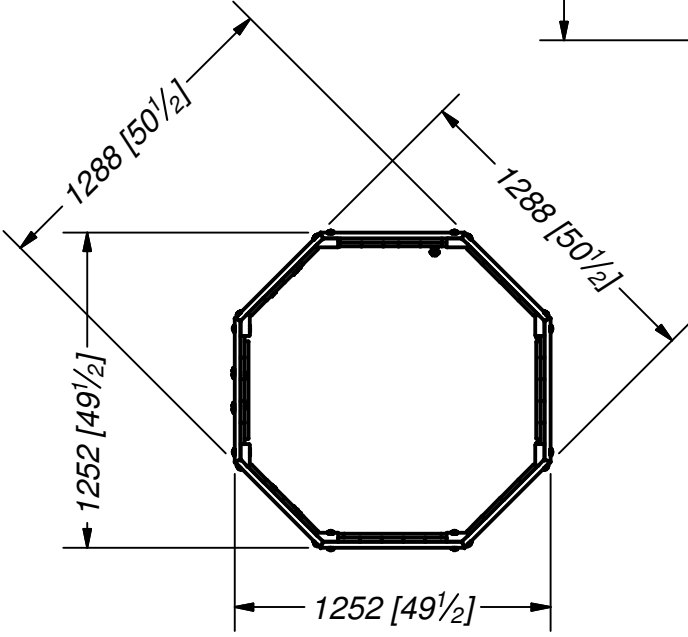

Part Number	6014-B WOODLAND BASE FOOTPRINT
Sheet	1 OF 1
Size	

<p>This drawing and its contents are the property of Backyard Discovery issued in strict confidence and shall not without the prior written permission of the above stated company, be reproduced, copied, or used for any purpose whatsoever except the manufacture of articles for Backyard Discovery. This drawing is loaned and subject to return upon demand.</p>	<p>TOLERANCES UNLESS OTHERWISE SPECIFIED (UNITS: mm) GENERAL = +1 -0 .X.X = ±0.5mm ANGULAR = ±0.5°</p>	<p>Backyard Discovery 3305 Airport Drive Pittsburg, KS 66762 www.swingsetsonline.com</p>			
	<p>THIRD ANGLE PROJECTION</p>		<p>FINISH</p>	<p>DESCRIPTION</p>	
	<p>SCALE: NONE</p>	<p>DATE: 7/26/2016</p>	<p>PART NUMBER</p>	<p>LABEL</p>	<p>REV</p>
	<p>DRAWN BY: dkirby</p>	<p>6014-B WOODLAND BASE FOOTPRINT</p>			