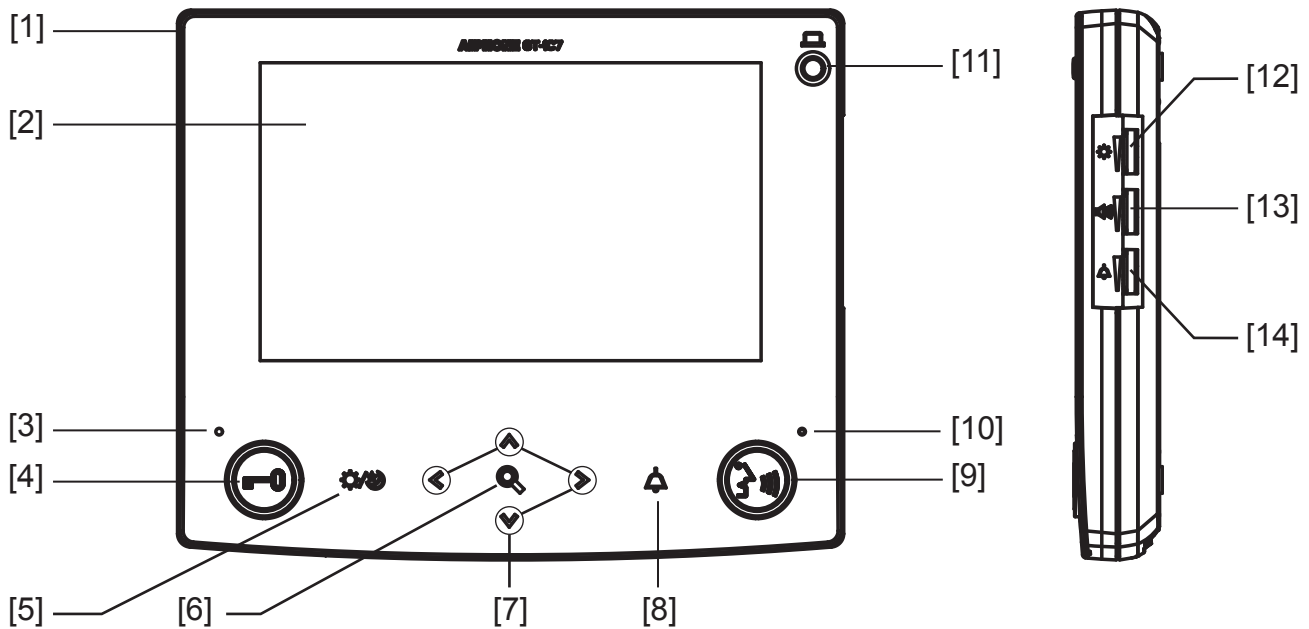

GT-1C7

7" Video Tenant Station

FEATURE CALL-OUT

FEATURE CALL-OUT DEFINITIONS

- [1] Speaker (on back of unit)
- [2] Color LCD video screen
- [3] Status indicator (orange)
- [4] Door release button and indicator (green)
- [5] Adjust button
- [6] Zoom/Wide button
- [7] Pan/Tilt buttons
- [8] Concierge/security guard call/light button
- [9] Talk/Off button & indicator (orange)
- [10] Microphone
- [11] Option button
- [12] Screen brightness control (0-10)
- [13] Receive volume control (0-10)
- [14] Call tone volume control (0-10)

SPECIFICATIONS

- Power Source: 24V DC, supplied from GT-BC
- Communication: Hands-free or Push-to-talk
- Screen: 7 inch TFT color LCD
- Mounting: Surface wall mount
- Temperature: 32-104°F (0-40°C)
- Dimensions: 6-1/2" H x 7-7/8" W x 1" D
- Weight: Approx. 1.25 lbs (570g)