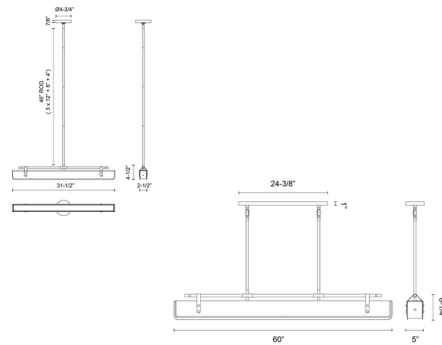

Shown in vintage brass / tuxedo leather

Specifications

COLOR	N/A
BODY FINISH	Vintage Brass / Tuxedo Leather
WATTAGE	92W
DIMMER	Low Voltage Electronic
DIMENSIONS	60"L x 5"W x 8.25"H
INTEGRATED LED MODULE	1 x LED/92W/120V LED
COUNTRY OF ORIGIN	China