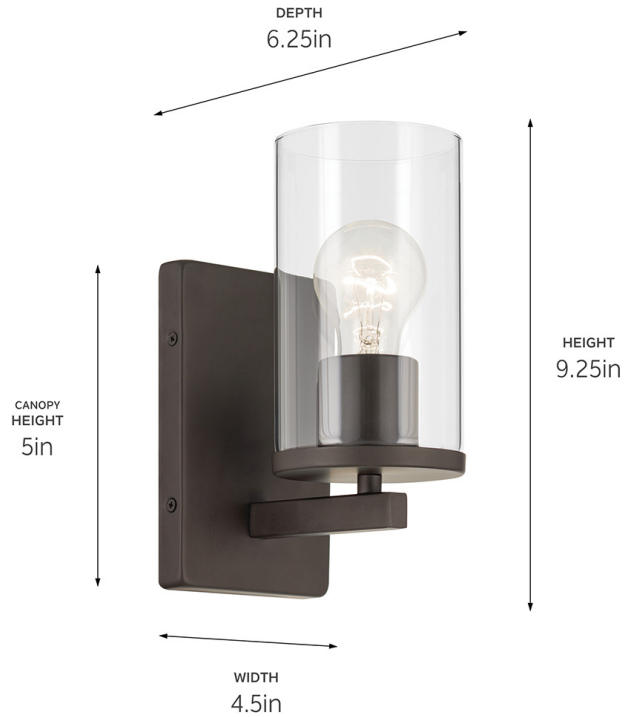

SPECIFICATIONS

Certifications/Qualifications

ADA Compliant	No
Prop65	No
Location Rating	Damp
	kichler.com/warranty

Dimensions

Height	9.25"
Width	4.5"
Height From Center Of Wall Opening (Spec Sheet)	5.75"
Depth	6.25"
Weight	2.3 LBS
Canopy Height	7"
Canopy Width	4.5"
Canopy Depth	0.75"

Electrical

Input Voltage	120 V

Light Source

Light Source	Bulb
Lamp Included	Not Included
# Of Bulbs/LED Modules	1
Max Or Nominal Watt	100 W
Lamp Type	A19
Socket Type	E26 (Medium)
Dimmable	Yes
Dimmable Notes	Dimmable when used with dimmer switch (sold separately); when using LED bulbs, see bulb manufacturer dimming specifications.

Mounting/Installation

Interior/Exterior	Interior Product
Mounting Weight	1.4 LBS
Install Glass Up Or Down	Both
Lead Wire Length	6
Wire Connectors	Wire Nuts

FIXTURE ATTRIBUTES

Housing/Glass

Primary Material	Steel
Shade Included	No
Shade Dimensions	4.00 DIA X 6.75

Product/Ordering Information

Sku	45495OZCLR
Finish	Olde Bronze
UPC	783927050678

Finishes

- Black
- Black
- Brushed Nickel
- Brushed Nickel
- Chrome
- Chrome
- Natural Brass