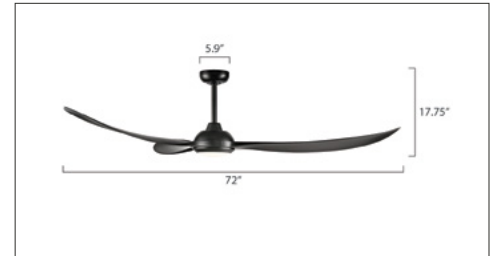

## Ceiling Fan

Catalog #		Type
Project		Date
Prepared By		

- The Wynleaf 3-blade ceiling fan has a 72-inch blade span.
- The 6-speed fan features up to 9135 CFMs of powerful air movement.
- Featuring an integrated 20-watt LED light kit.
- Title 20 compliant.
- Wet rated for outdoor use.
- Wall control operated.
- Limited manufacturer's warranty: 1 year on components and lifetime on fan motor.

72" 3-Blade LED Indoor/Outdoor Ceiling Fan - Matte Black with Matte Black Finish Blades and Etched Lens

1087WLED-MBK-MBK\_Main.jpg

SPECIFICATIONS				
Finish	Matte Black			
Material	Iron, Aluminum Alloy, Rubber, Acrylonitrile Butadiene Styrene (ABS), Polycarbonate (PC)			
Shade	Finish: Etched	Material: Polystyrene		
	Dimensions: 6.4"L x 6.4"W x 1.3"H			
Power	Source: Hardwired	Voltage: 120V		
	Wire Length: 76"	Low Watts: 2.82	High Watts: 34.91	
Smart	Home Enabled:	Compatible Control: No		
Control Type	Wall Control			
Includes	Motion Sensor: No	Emergency Battery Backup:	Photo Cell: No	Hardware: Yes
Canopy	Dimensions: 2.48"H	Diameter: 5.9"		
Backplate	Dimensions:	Diameter:		
Mounting	Slope: Yes	Reverse Capable:		
Light	Type: LED	Direction: Ambient	Uplight: No	
Bulb	Type: Integrated LED	Base: Integrated		
	Count:	Wattage: 20	Total Wattage: 20	
	Color Temperature: 3000,3500,4000K			CRI: 82.6
Lumens	Initial: 2100	Delivered: 2176.6		
Features	Dimmable: Yes	CCT: Yes		
Environment	Wet			
Rated Life Hours	35000			
Warranty	Limited manufacturer's warranty: 1 year on components and lifetime on fan motor.			
General Listings	CEC Compliant, UL Listed, Outdoor Listed, Title 20,			

DIMENSIONS	72"L x 72"W x 17.75"H
WEIGHT	13.75 lbs