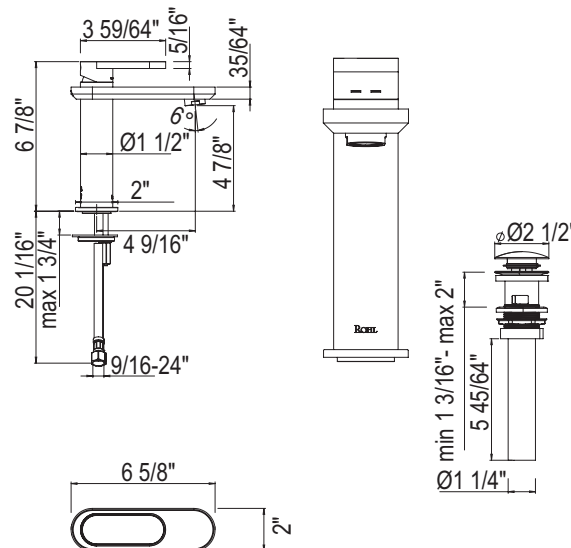

WARRANTY

- Limited Lifetime
- (*) 5-Year Limited Warranty