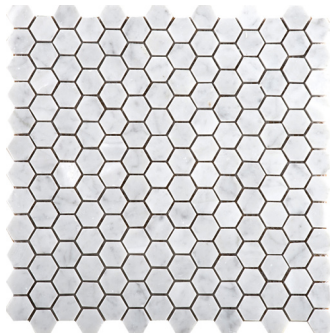

BIANCO GIOIA

Polished & Honed Marble

FLOOR / WALL  RESIDENTIAL  COMMERCIAL  INDOOR 

24"x24", 18"x18", 12"x24", 4"x8", 3"x6" | Polished
 18"x18", 12"x24", 4"x8", 3"x6" | Honed

1"x12" Mini Cigaro | Honed & Polished

Pinwheel on 12"x12" Mesh
 Honed

Hexagon 1" on 12"x12" Mesh
 Honed

Testing	Shade Variation Rating
	Results* V3

-  Sustainability Attributes
- Health Product Declaration (HPD) provided upon request
 - Product Packaging is 100% recyclable
 - VOC Free