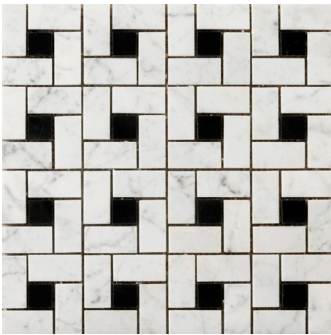

Marble varies in color and veining from stone to stone. The naturally occurring variations contribute to its distinctive appeal. Polishing achieves a glossy finish that enhances the colors of this timeless classic.

BIANCO GIOIA

Polished & Honed Marble

FLOOR / WALL  RESIDENTIAL  COMMERCIAL  INDOOR 

24"x24", 18"x18", 12"x24", 4"x8", 3"x6" | Polished
 18"x18", 12"x24", 4"x8", 3"x6" | Honed

1"x12" Mini Cigaro | Honed & Polished

Pinwheel on 12"x12" Mesh
 Honed

Hexagon 1" on 12"x12" Mesh
 Honed

Testing	Shade Variation Rating
	Results* V3

-  Sustainability Attributes
- Health Product Declaration (HPD) provided upon request
 - Product Packaging is 100% recyclable
 - VOC Free