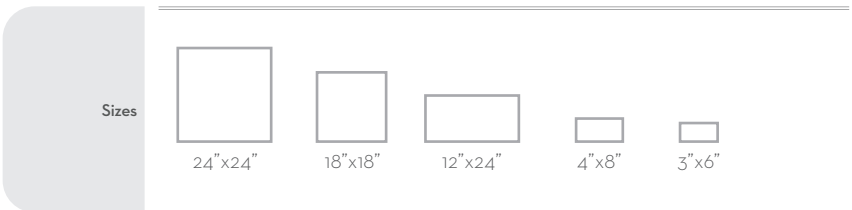

BIANCO GIOIA

Polished & Honed Marble

FLOOR / WALL  RESIDENTIAL  COMMERCIAL  INDOOR 

24"x24", 18"x18", 12"x24", 4"x8", 3"x6" | Polished
 18"x18", 12"x24", 4"x8", 3"x6" | Honed

1"x12" Mini Cigaro | Honed & Polished

Pinwheel on 12"x12" Mesh
 Honed

Hexagon 1" on 12"x12" Mesh
 Honed

Testing	Shade Variation Rating
	Results* V3

-  Sustainability Attributes
- Health Product Declaration (HPD) provided upon request
 - Product Packaging is 100% recyclable
 - VOC Free