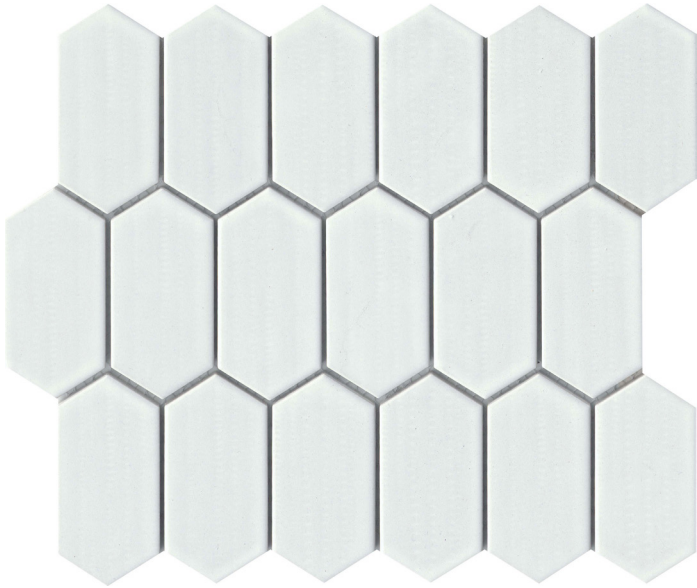

Sophisticated, timeless, and always right on trend, Omni™ porcelain mosaic is ideal for modern design. The hexagonal shape, and the color palette itself, inspires. Whether you mix-and-match or choose one – the possibilities are endless. Omni is available in three colors.

OMNI™
Glazed Porcelain Mosaic

WALL  RESIDENTIAL  COMMERCIAL  INDOOR  OUTDOOR  POOL 

White

Ivory

Navy

Sizes	 10" x 12" 10.04" x 11.57"
Thickness	7,5mm
Testing	Shade Variation Rating
Results*	V2

-  Sustainability Attributes
- Health Product Declaration (HPD) provided upon request
 - Product Packaging is 100% recyclable
 - VOC Free