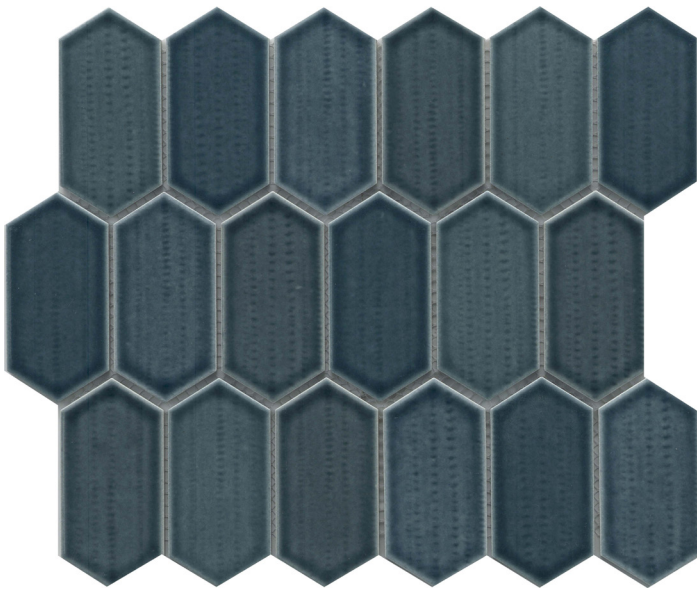

Sophisticated, timeless, and always right on trend, Omni™ porcelain mosaic is ideal for modern design. The hexagonal shape, and the color palette itself, inspires. Whether you mix-and-match or choose one – the possibilities are endless. Omni is available in three colors.

OMNI™
Glazed Porcelain Mosaic

WALL  RESIDENTIAL  COMMERCIAL  INDOOR  OUTDOOR  POOL 

White

Ivory

Navy

Sizes	 10" x 12" 10.04" x 11.57"
Thickness	7,5mm
Testing	Shade Variation Rating
Results*	V2

-  Sustainability Attributes
- Health Product Declaration (HPD) provided upon request
 - Product Packaging is 100% recyclable
 - VOC Free