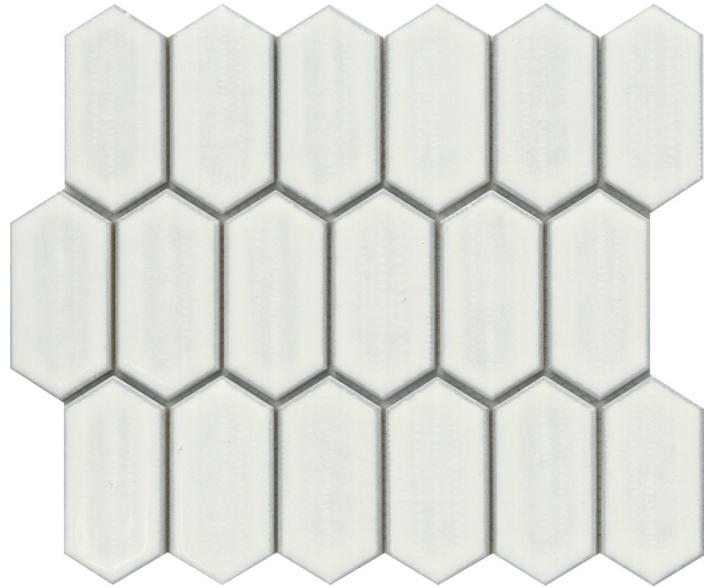

Sophisticated, timeless, and always right on trend, Omni™ porcelain mosaic is ideal for modern design. The hexagonal shape, and the color palette itself, inspires. Whether you mix-and-match or choose one – the possibilities are endless. Omni is available in three colors.

OMNI™
Glazed Porcelain Mosaic

WALL  RESIDENTIAL  COMMERCIAL  INDOOR  OUTDOOR  POOL 

White

Ivory

Navy

Sizes	 10" x 12" 10.04" x 11.57"
Thickness	7,5mm
Testing	Shade Variation Rating
Results*	V2

-  Sustainability Attributes
- Health Product Declaration (HPD) provided upon request
 - Product Packaging is 100% recyclable
 - VOC Free