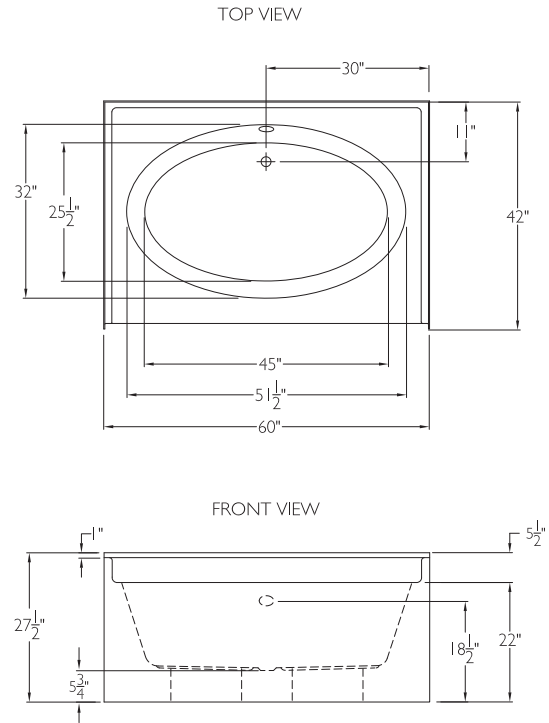

G GINS TO
60" x 42" x 27.25"

FEATURES

| FINISH | PRODUCT | WALL |
|-------------------------|------------|--------|
| AcryIX™ Applied Acrylic | Garden Tub | Smooth |

OPTIONS

| WHIRLPOOL | AcryIX™ COLORS | SOLID SURFACE COLORS | ACCESSORIES |
|-----------|----------------------|----------------------|-------------|
| Yes | White, Bone, Biscuit | Solids or Naturals | Drain |

TECHNICAL INFORMATION

| WT | LOAD FACTOR | HANDED BY | CODES | WARRANTY |
|-----|-------------|-----------|-----------------|---|
| 128 | 0.55 | Drain L R | ANSI 124.1, UPC | AcryIX™ - Lifetime Limited Solid Surface - 10 Year Limited |