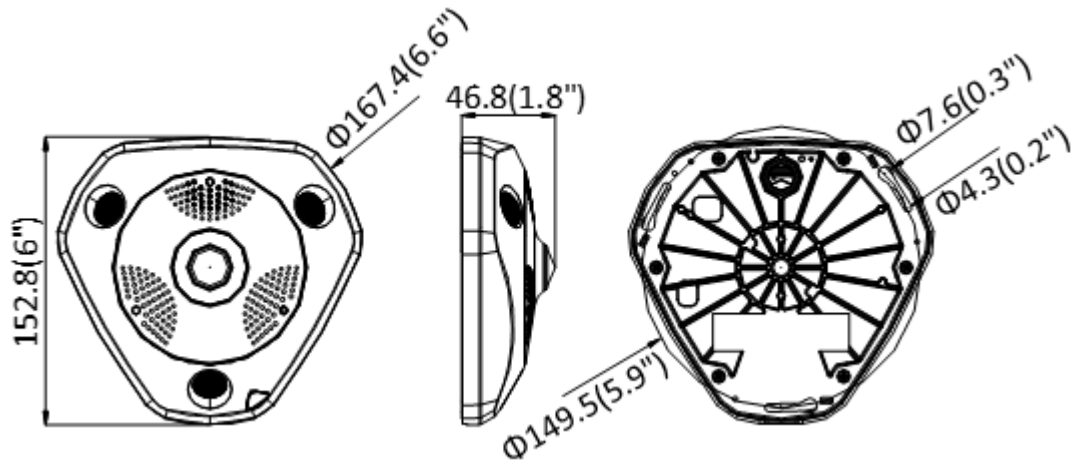

Tel: +1-909-895-0400 • Toll Free in USA: +1-866-200-6690 • E-Mail: sales.usa@hikvision.com • www.hikvision.com

HIKVISION

122120NA ▼

NOT INCLUDED

					
CPM Ceiling Pendent Mount	CB-FE Junction Box	AB-FE Inclined Ceiling Mount	PC-FE Pendent Cap	WML Long Wall Mount W/Back Box	RPM Roof Parapet Mount
Requires CB-FE, AB-FE, or PC-FE					

Dimensions (Units: mm (inch))

DS-2CD63C5G0E-IS

DS-2CD63C5G0E-IVS