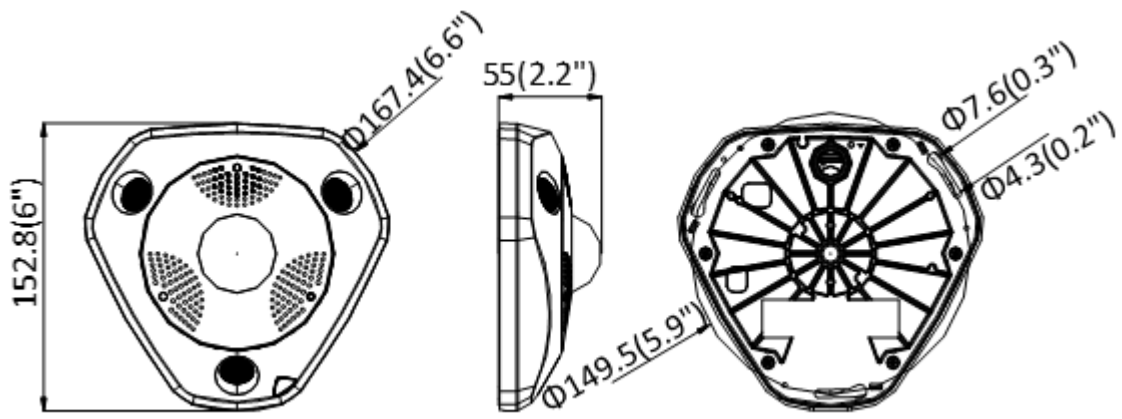

Tel: +1-909-895-0400 • Toll Free in USA: +1-866-200-6690 • E-Mail: sales.usa@hikvision.com • www.hikvision.com

HIKVISION

122120NA ▼

NOT INCLUDED

					
CPM Ceiling Pendent Mount	CB-FE Junction Box	AB-FE Inclined Ceiling Mount	PC-FE Pendent Cap	WML Long Wall Mount W/Back Box	RPM Roof Parapet Mount
Requires CB-FE, AB-FE, or PC-FE					

Dimensions (Units: mm (inch))

DS-2CD63C5G0E-IS

DS-2CD63C5G0E-IVS